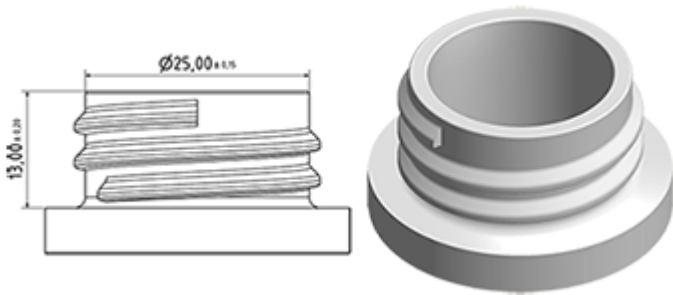

General Information :

- Ordering numbers : 0050002PEBS030NAT
- Capacity : 500 ml
- Weight : 30.00 gr
- Color : natural
- Material : HDPE SABIC B-5421
- Dimensions : diameter 62 mm / height 228 mm

Photo

Neck : 28/400

Standard packaging : C13PF

- 164 pcs per box
- Dimensions 58 x 49 x 51 cm
- Gross weight 5.81 Kg

Recommended accessories () :

Media