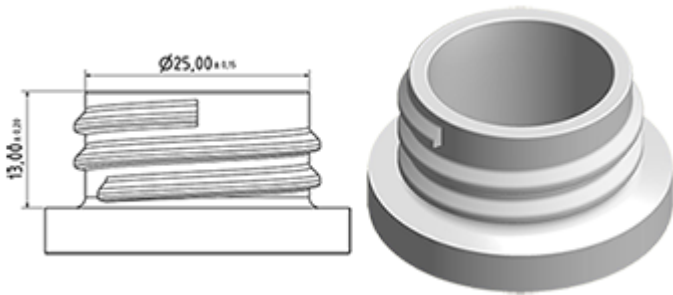

General Information :

- Ordering numbers : 0050002PEBS030NAT
- Capacity : 500 ml
- Weight : 30.00 gr
- Color : natural
- Material : HDPE SABIC B-5421
- Dimensions : diameter 62 mm / height 228 mm

Neck : 28/400

Standard packaging : C13PF

- 164 pcs per box
- Dimensions 58 x 49 x 51 cm
- Gross weight 5.81 Kg

Photo

Recommended accessories () :

Media