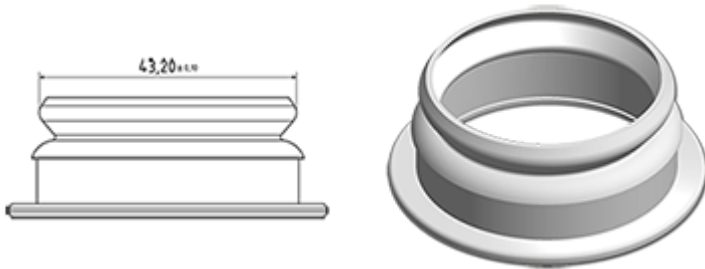

500 ml natural milk bottle

General Information :

- Ordering numbers : 0050011PE43024NAT
- Capacity : 500 ml
- Weight : 24.00 gr
- Color : natural
- Material : HDPE SABIC B-5421
- Dimensions : diameter 70 mm / height 175 mm

Photo

Neck : G043

Standard packaging : C13PF

- 150 pcs per box
- Dimensions 58 x 49 x 51 cm
- Gross weight 4.49 Kg

Recommended accessories () :

Media