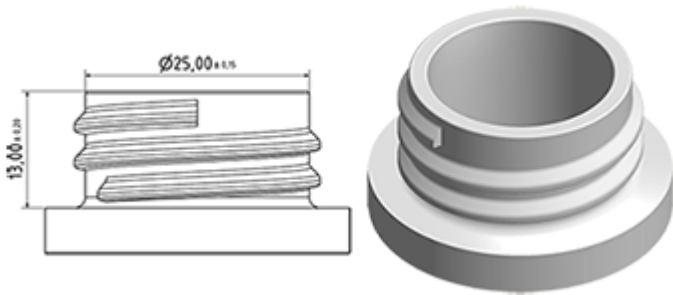

**General Information :**

- Ordering numbers : 0050014PEBS035 NAT
- Capacity : 500 ml
- Weight : 30.00 gr
- Color : natural
- Material : HDPE SABIC B-5421
- Dimensions : diameter 67 mm / height 184 mm

**Photo**

**Neck : 28/400**

**Standard packaging : C13PF**

- 150 pcs per box
- Dimensions 58 x 49 x 51 cm
- Gross weight 5.39 Kg

**Recommended accessories ( ) :**

Media