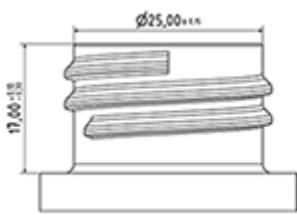

General Information :

- Ordering numbers : 0050015PEBH50 BLA
- Capacity : 500 ml
- Weight : 50.00 gr
- Color : white
- Material : HDPE SABIC B-5421
- Dimensions : diameter 67 mm / height 184 mm

Photo

Neck : 28/410

Standard packaging : C13PF

- 150 pcs per box
- Dimensions 58 x 49 x 51 cm
- Gross weight 8.39 Kg

Recommended accessories () :

Media