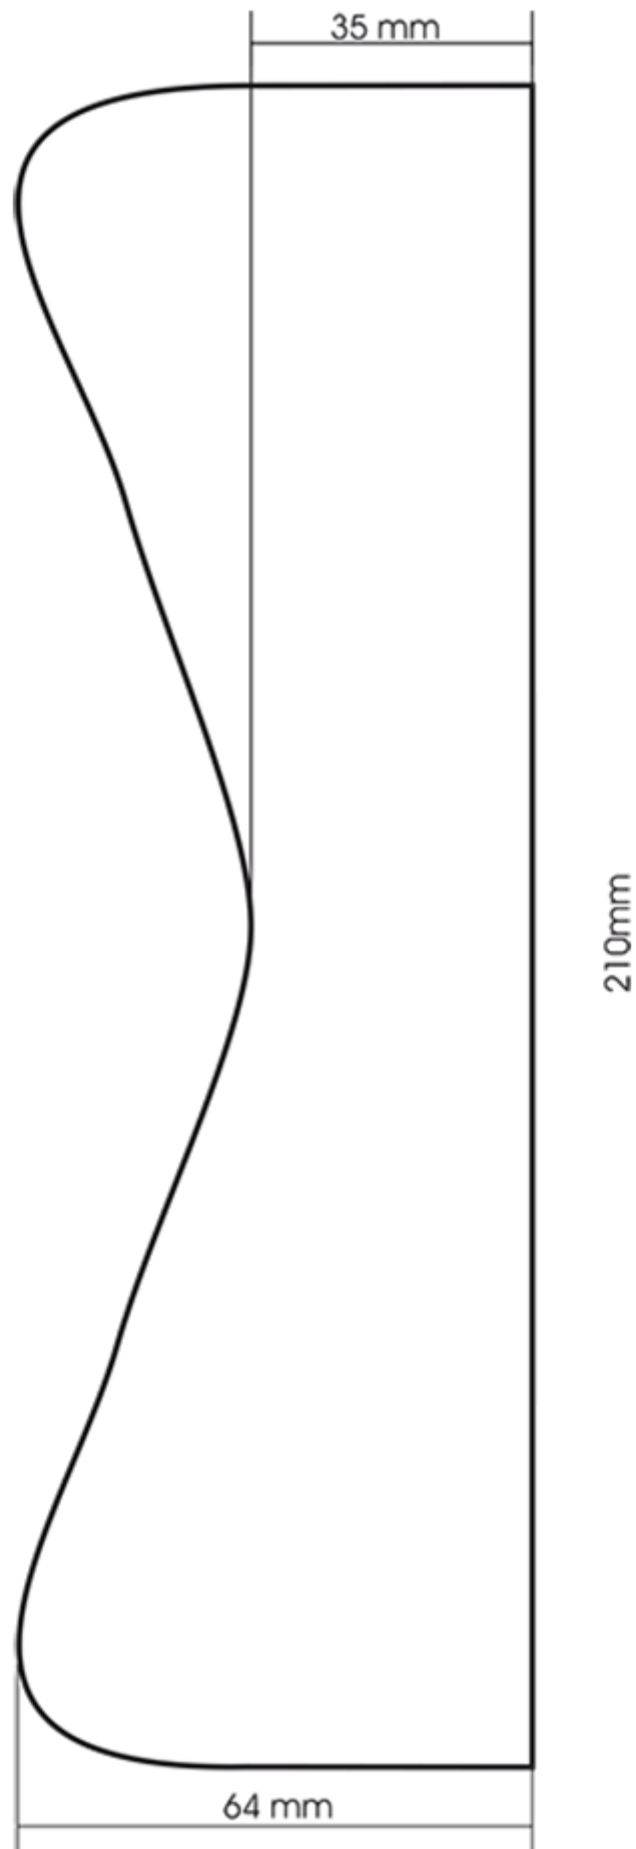

500 ml bottle metallic gray stock (other colors according to minimum production quantity).
Ergonomic spray bottle with graduation line.

General Information :

- Ordering numbers : 00500L4PEBS35 GRME
- Capacity : 500 ml
- Weight : 35.00 gr
- Color : metallic gray
- Material : HDPE SABIC B-5421
- Dimensions : diameter 82 mm / height 187 mm

Photo

Neck : 28/400

Standard packaging : C13PF

- 125 pcs per box
- Dimensions 58 x 49 x 51 cm
- Gross weight 5.27 Kg

Printing possible

- Printing possible from 6000 pieces

Recommended accessories () :

Screen surface