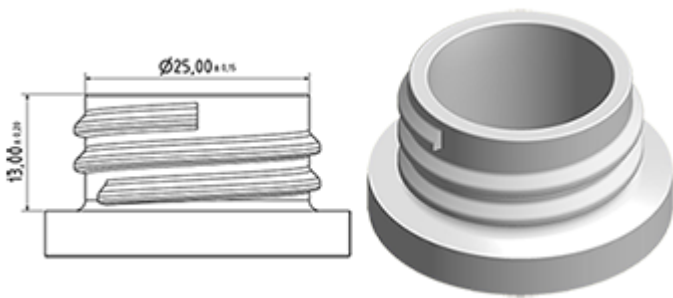

Bottle 650 ml in stock. It allows easy dilution of all your products through its graduations and its broad line level.

General Information :

- Ordering numbers : 00650B1REBS45 NAT
- Capacity : 650 ml
- Weight : 42.00 gr
- Color : natural
- Material : MAT.PEHD RPE306 RECY TOTAL PETROCHIMICAL
- Dimensions : length 94 mm / width 80 mm / height 186 mm

Neck : 28/400

Standard packaging : C13PF

- 125 pcs per box
- Dimensions 58 x 49 x 51 cm
- Gross weight 6.14 Kg

Printing possible

- Printing possible from 250 pieces

Photo

Screen surface

VERSO