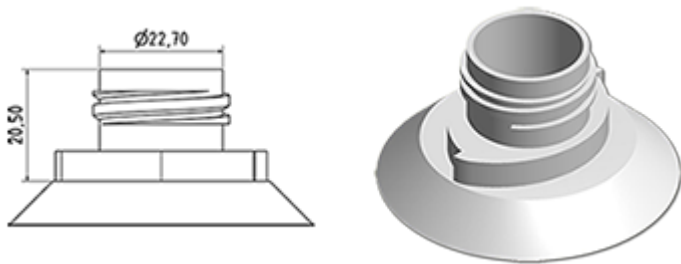

750 ml bottle white stock (other colors according to minimum production quantity)  
Thanks to its articulated head, it can apply the product in difficult places.

**General Information :**

- Ordering numbers : 0075003PEWC045BLA
- Capacity : 750 ml
- Weight : 45.00 gr
- Color : white
- Material : HDPE SABIC B-5421
- Dimensions : length 84 mm / width 65 mm / height 242 mm

**Photo**

**Neck : wc**

**Standard packaging : C13PF**

- 110 pcs per box
- Dimensions 58 x 49 x 51 cm
- Gross weight 5.84 Kg

**Recommended accessories ( ) :**

Media