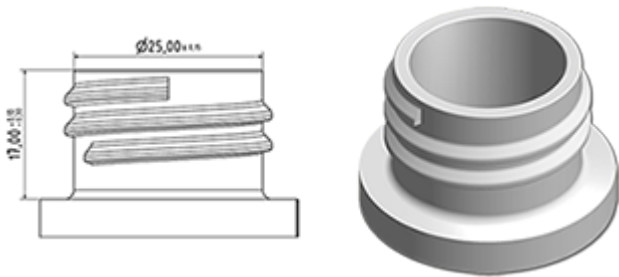

Ergonomic spray bottle 750 ml natural.

**General Information :**

- Ordering numbers : 0075006PEBH050BLA
- Capacity : 750 ml
- Weight : 50.00 gr
- Color : white
- Material : HDPE SABIC B-5421
- Dimensions : length 120 mm / width 75 mm / height 226 mm

**Photo**

**Neck : 28/410**

**Standard packaging : C13PF**

- 90 pcs per box
- Dimensions 58 x 49 x 51 cm
- Gross weight 5.39 Kg

**Recommended accessories ( ) :**

Media