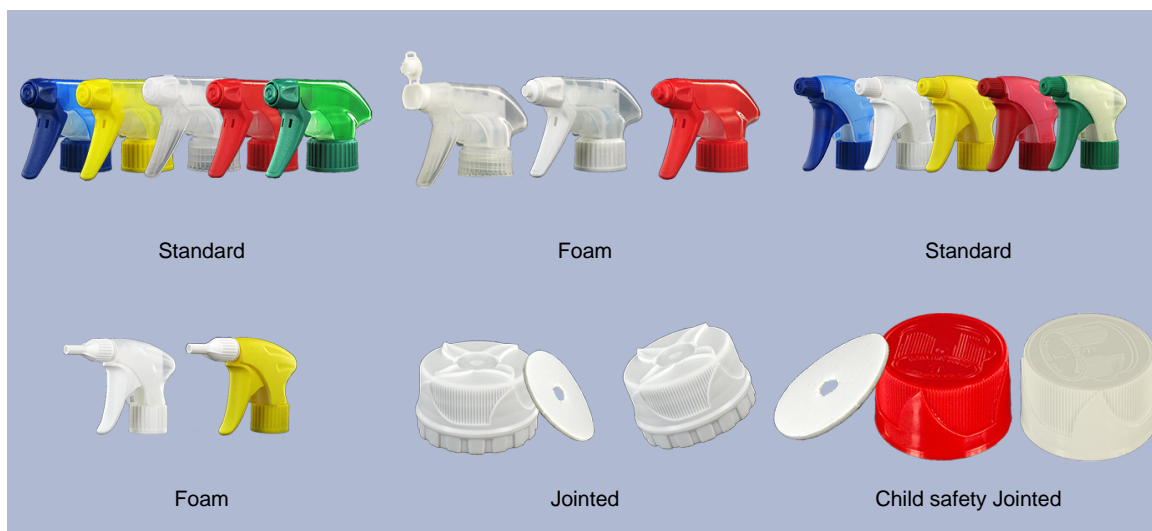

Ergonomic spray bottle 750 ml natural.

**General Information :**

- Ordering numbers : 0075006PEBH050BLA
- Capacity : 750 ml
- Weight : 50.00 gr
- Color : white
- Material : HDPE SABIC B-5421
- Dimensions : length 120 mm / width 75 mm / height 226 mm

**Photo**

**Neck : 28/410**

**Standard packaging : C13PF**

- 90 pcs per box
- Dimensions 58 x 49 x 51 cm
- Gross weight 5.39 Kg

**Recommended accessories ( ) :**

Media