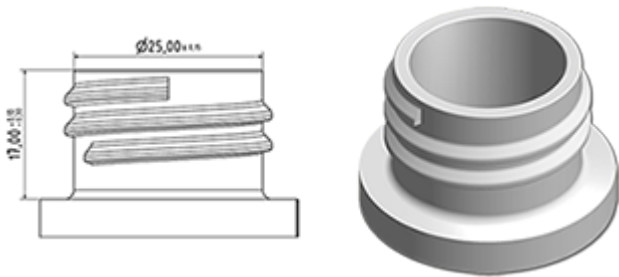

Ergonomic spray bottle 750 ml natural.

General Information :

- Ordering numbers : 0075006PEBH050BLA
- Capacity : 750 ml
- Weight : 50.00 gr
- Color : white
- Material : HDPE SABIC B-5421
- Dimensions : length 120 mm / width 75 mm / height 226 mm

Photo

Neck : 28/410

Standard packaging : C13PF

- 90 pcs per box
- Dimensions 58 x 49 x 51 cm
- Gross weight 5.39 Kg

Recommended accessories () :

Media