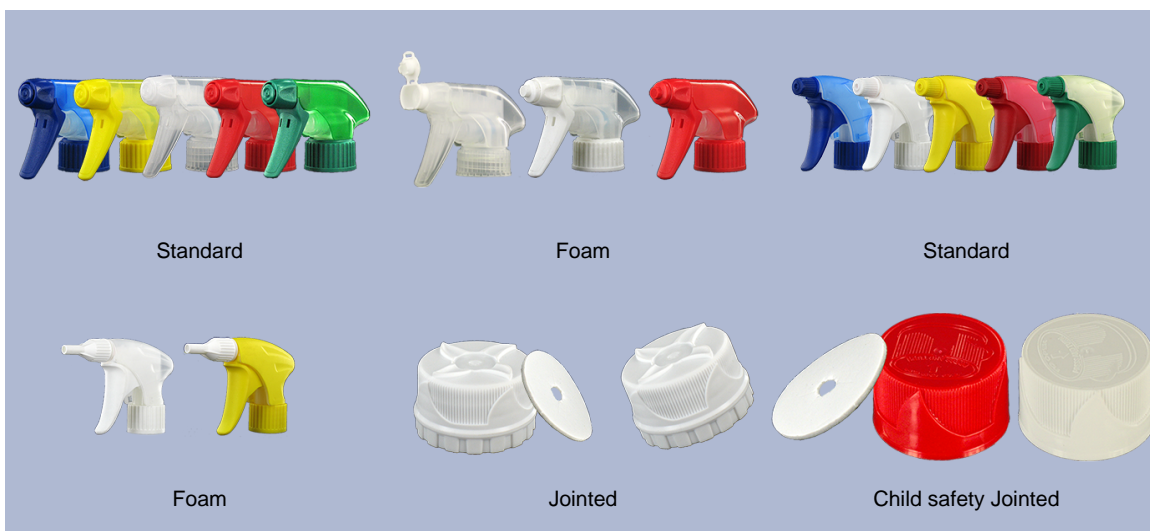

Ergonomic spray bottle 750 ml natural.

General Information :

- Ordering numbers : 0075006PEBH050BLA
- Capacity : 750 ml
- Weight : 50.00 gr
- Color : white
- Material : HDPE SABIC B-5421
- Dimensions : length 120 mm / width 75 mm / height 226 mm

Photo

Neck : 28/410

Standard packaging : C13PF

- 90 pcs per box
- Dimensions 58 x 49 x 51 cm
- Gross weight 5.39 Kg

Recommended accessories () :

Media