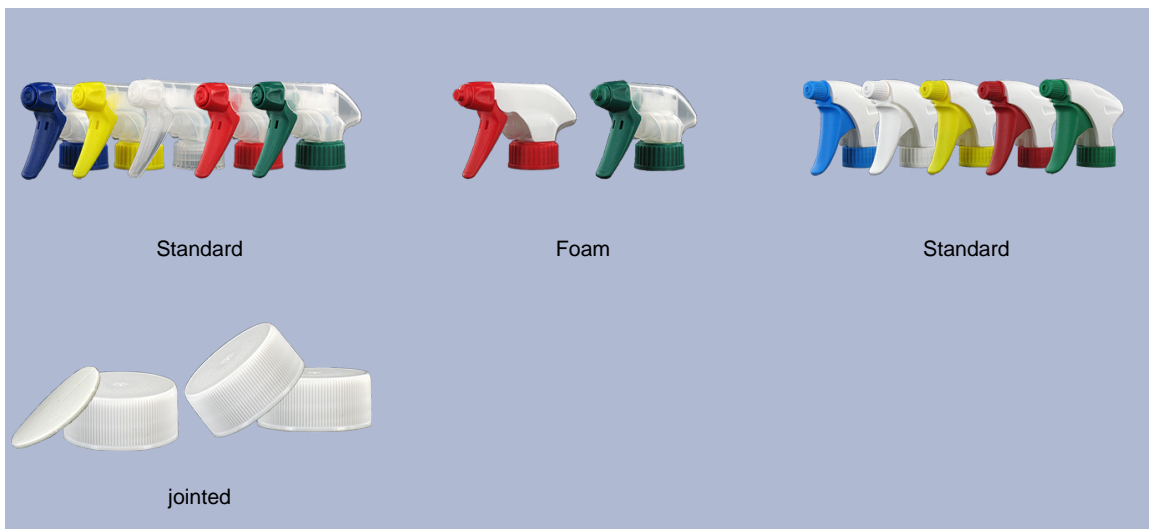

Spray bottle 750 ml of stock constantly.

General Information :

- Ordering numbers : 00750B1PEBS042NAT
- Capacity : 750 ml
- Weight : 42.00 gr
- Color : natural
- Material : HDPE SABIC B-5421
- Dimensions : length 114 mm / width 61 mm / height 240 mm

Photo

Neck : 28/400

Standard packaging : C13PF

- 110 pcs per box
- Dimensions 58 x 49 x 51 cm
- Gross weight 5.51 Kg

Recommended accessories () :

Media