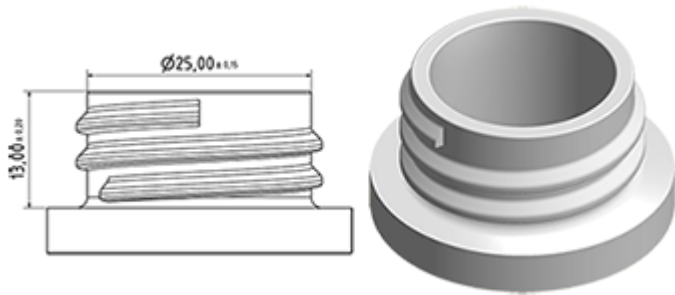

Spray bottle 750 ml of stock constantly.

General Information :

- Ordering numbers : 00750B1PEBS042NAT
- Capacity : 750 ml
- Weight : 42.00 gr
- Color : natural
- Material : HDPE SABIC B-5421
- Dimensions : length 114 mm / width 61 mm / height 240 mm

Photo

Neck : 28/400

Standard packaging : C13PF

- 110 pcs per box
- Dimensions 58 x 49 x 51 cm
- Gross weight 5.51 Kg

Recommended accessories () :

Media