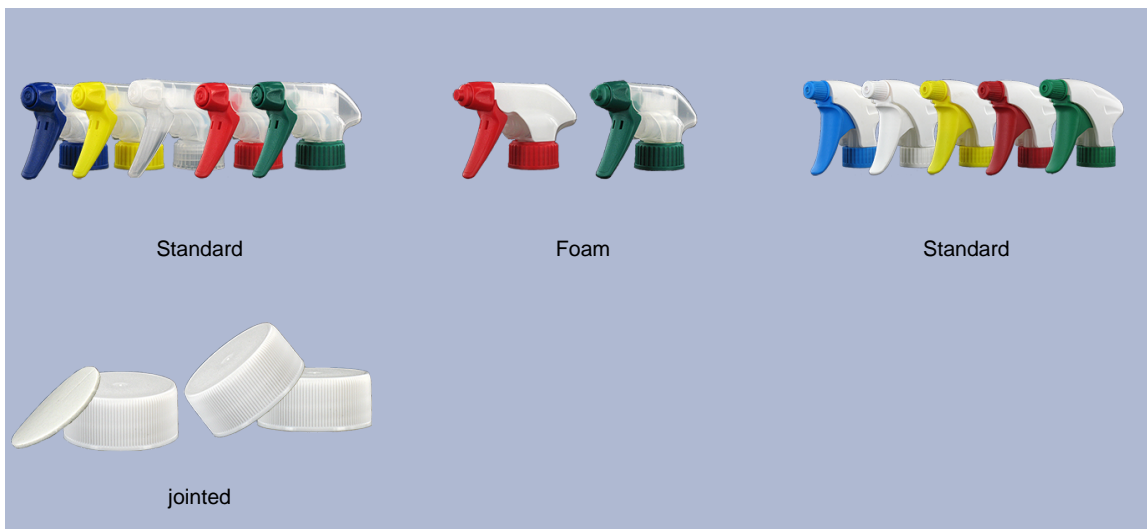

Spray bottle 750 ml of stock constantly.

**General Information :**

- Ordering numbers : 00750B1PEBS042NAT
- Capacity : 750 ml
- Weight : 42.00 gr
- Color : natural
- Material : HDPE SABIC B-5421
- Dimensions : length 114 mm / width 61 mm / height 240 mm

**Photo**

**Neck : 28/400**

**Standard packaging : C13PF**

- 110 pcs per box
- Dimensions 58 x 49 x 51 cm
- Gross weight 5.51 Kg

**Recommended accessories ( ) :**

Media