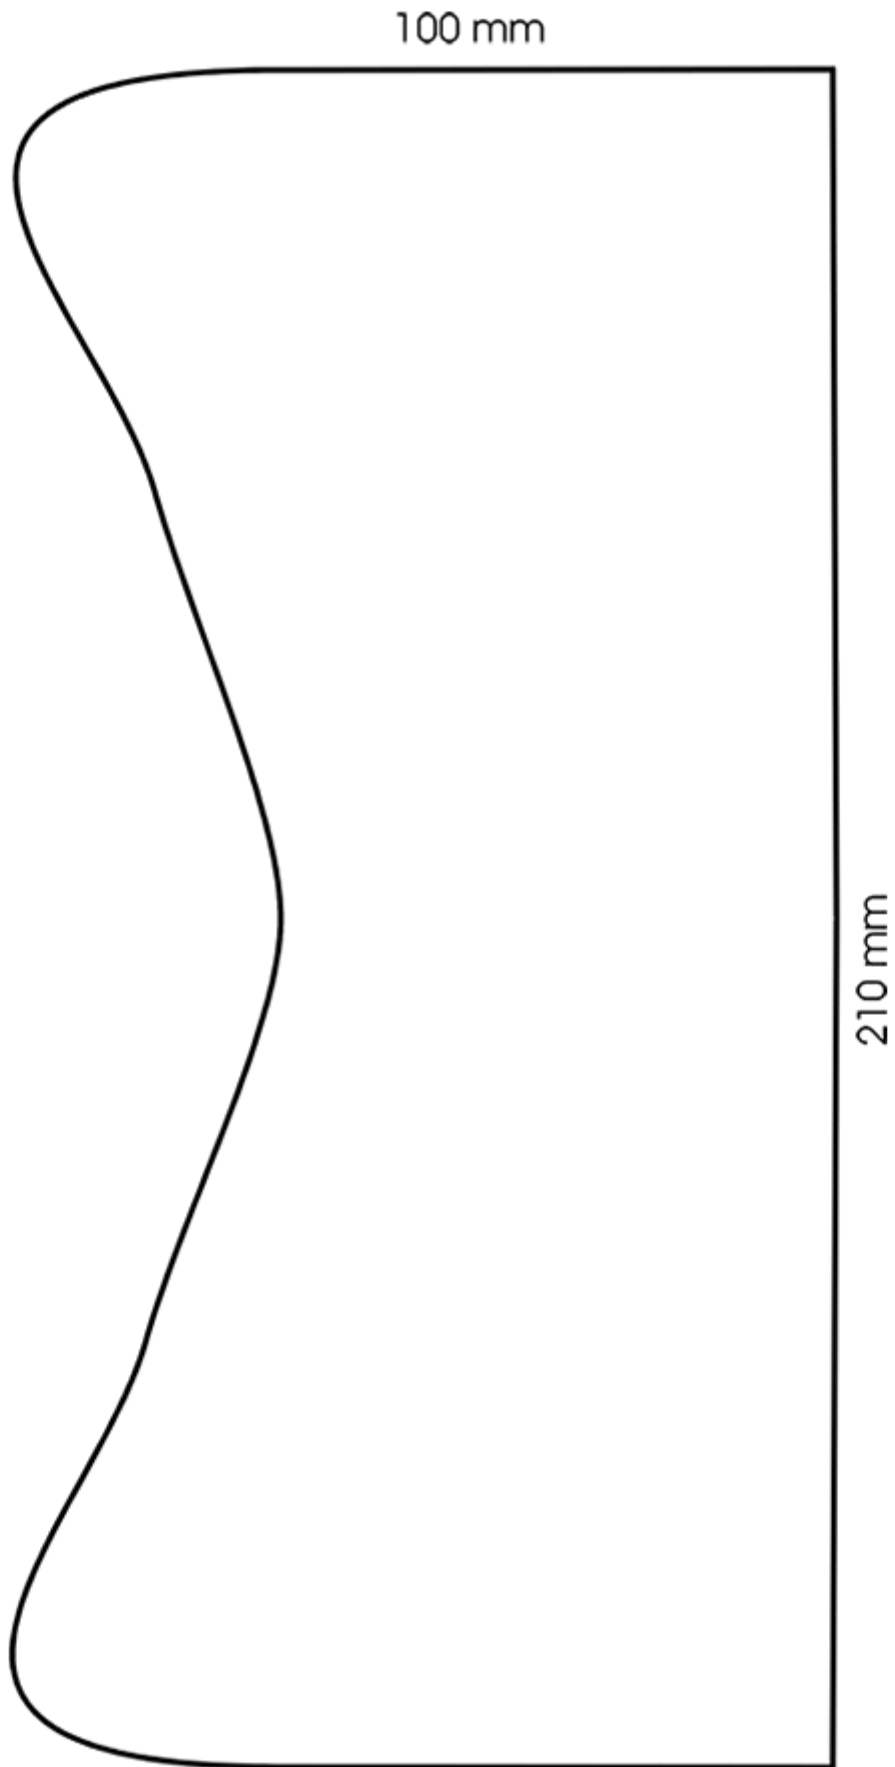

750 ml bottle metallic gray stock (other colors following minimum amount of production).  
Ergonomic spray bottle with graduation line.

**General Information :**

- Ordering numbers : **00750L4PEBS042GRME**
- Capacity : 750 ml
- Weight : 42.00 gr
- Color : metallic gray
- Material : HDPE SABIC B-5421
- Dimensions : diameter 83 mm / height 224 mm

**Photo**

**Neck : 28/400**

**Standard packaging : C13PF**

- 88 pcs per box
- Dimensions 58 x 49 x 51 cm
- Gross weight 4.59 Kg

**Printing possible**

- Printing possible from 6000 pieces

**Recommended accessories ( ) :**

Screen surface

Media