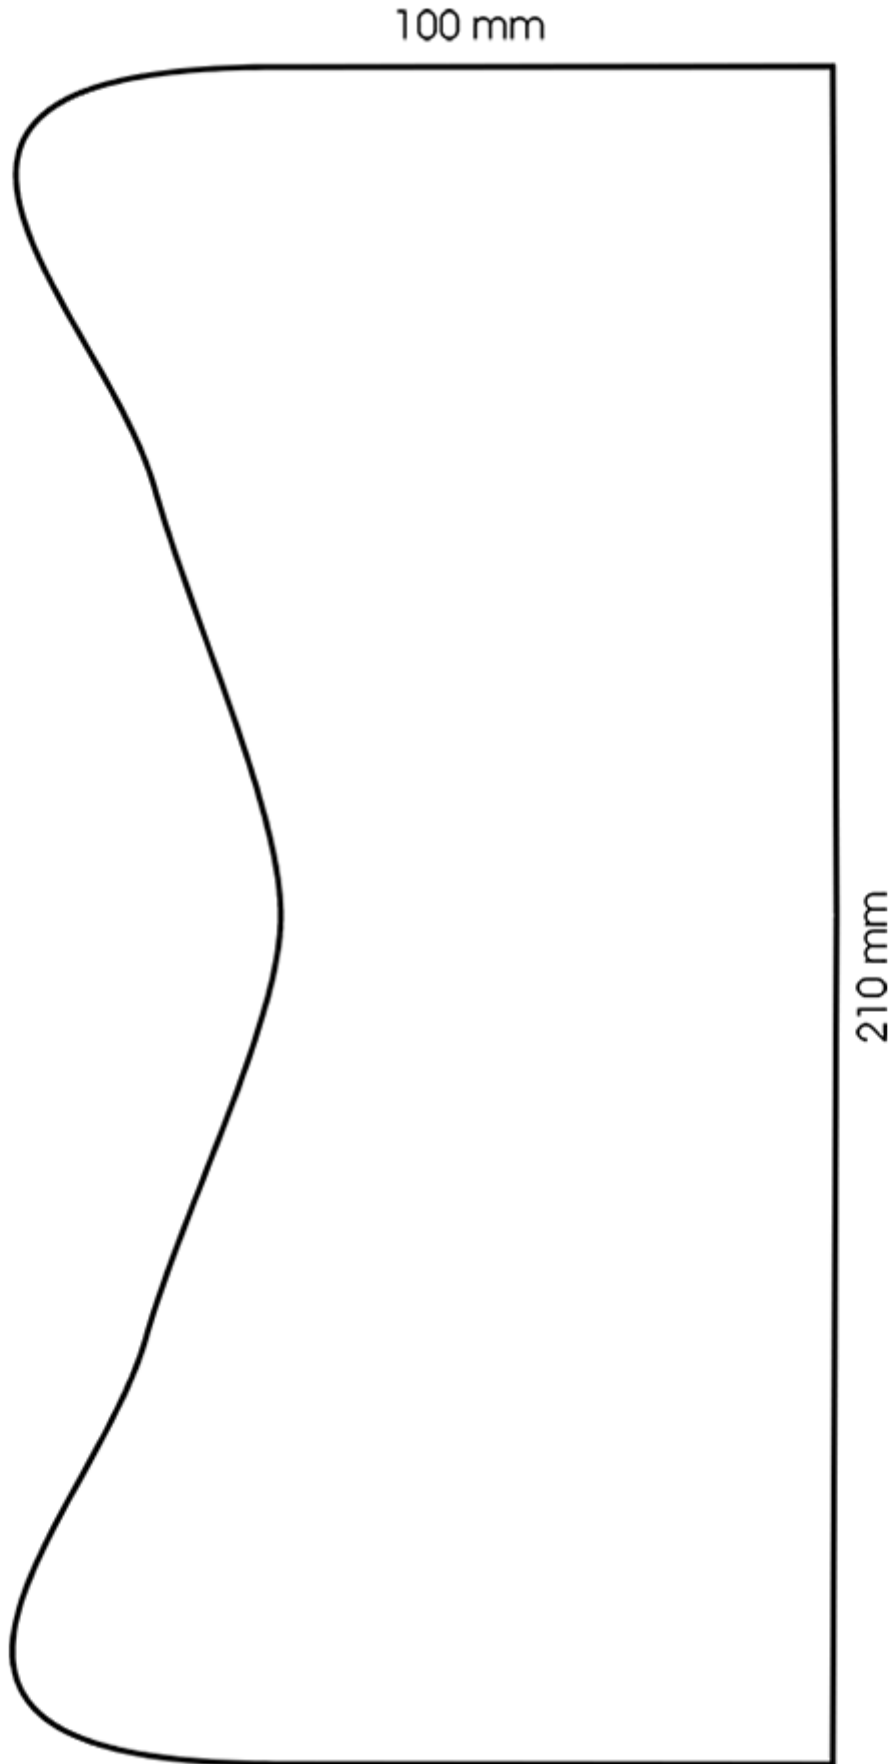

750 ml bottle metallic gray stock (other colors following minimum amount of production).
Ergonomic spray bottle with graduation line.

General Information :

- Ordering numbers : 00750L4PEBS042GRME
- Capacity : 750 ml
- Weight : 42.00 gr
- Color : metallic gray
- Material : HDPE SABIC B-5421
- Dimensions : diameter 83 mm / height 224 mm

Photo

Neck : 28/400

Standard packaging : C13PF

- 88 pcs per box
- Dimensions 58 x 49 x 51 cm
- Gross weight 4.59 Kg

Printing possible

- Printing possible from 6000 pieces

Recommended accessories () :

Screen surface