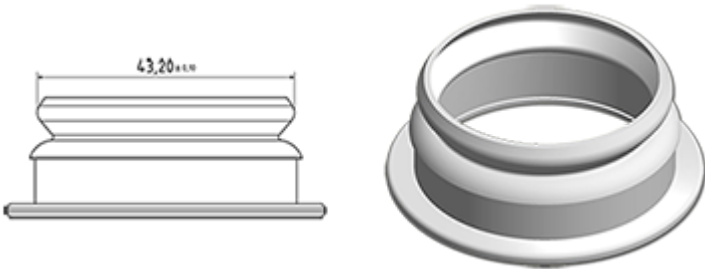

1000 ml natural milk bottle

**General Information :**

- **Ordering numbers : 0100011PE43040NAT**
- Capacity : 1000 ml
- Weight : 40.00 gr
- Color : natural
- Material : HDPE SABIC B-5421
- Dimensions : diameter 84 mm / height 235 mm

**Photo**

**Neck : G043**

**Standard packaging : C13PF**

- 92 pcs per box
- Dimensions 58 x 49 x 51 cm
- Gross weight 4.57 Kg

**Recommended accessories ( ) :**

Media