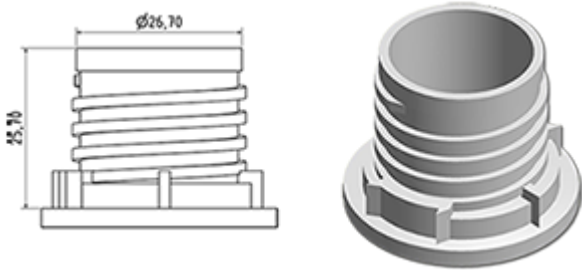

The patented 1L DOSY bottle allows an accurate dosing between 10 ml and 45 ml.
With only one type of bottle in stock, you can choose the dosing you want for your product between 10 & 45 ml, referring to the type of cap you place in the bottle.

General Information :

- **Ordering numbers : 01000DOPE30070NAT**
- Capacity : 1000 ml
- Weight : 70.00 gr
- Color : natural
- Material : HDPE SABIC B-5421
- Dimensions : length 139 mm / width 61 mm / height 260 mm

Photo

Neck : G141

Standard packaging : C13PF

- 72 pcs per box
- Dimensions 58 x 49 x 51 cm
- Gross weight 5.93 Kg

Recommended accessories () :

Media