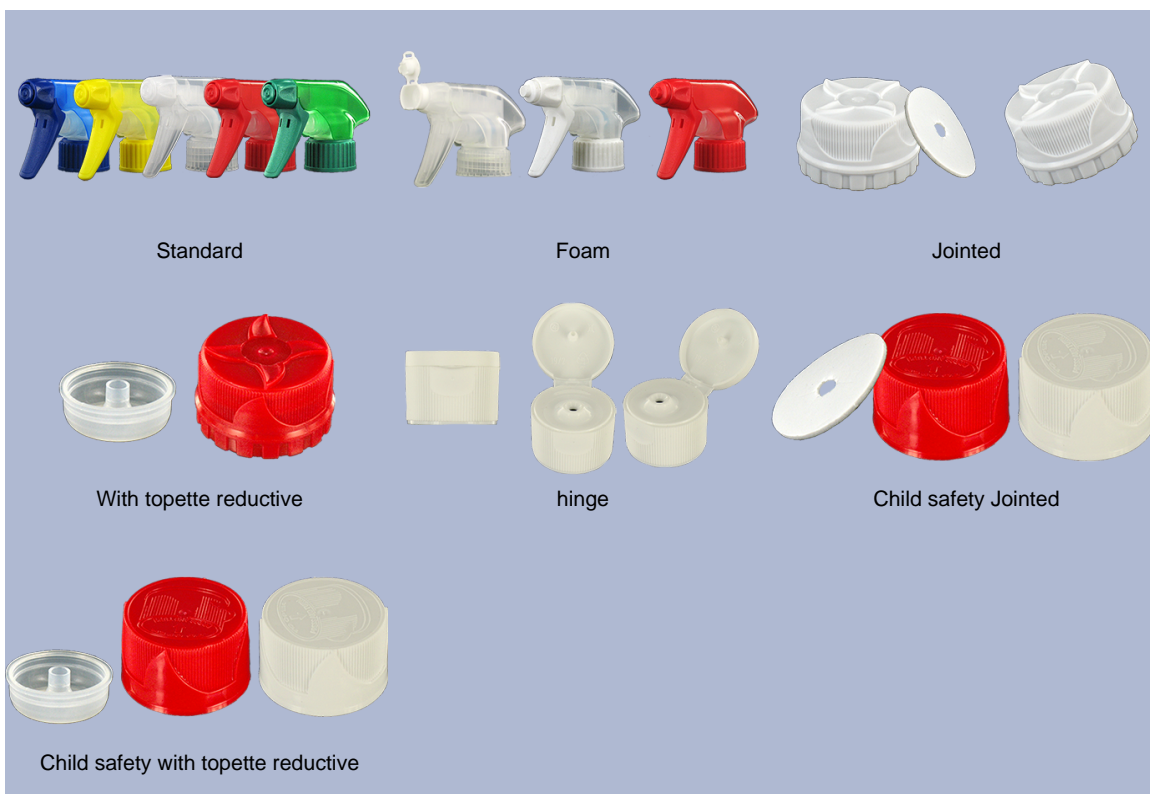

General Information :

- Ordering numbers : 0105007PEBH45 NAT PL
- Capacity : 1000 ml
- Weight : 45.00 gr
- Color : natural
- Material : HDPE SABIC B-5421
- Dimensions : diameter 79 mm / height 244 mm

Photo

Neck : 28/410

Standard packaging : PALLETES

- 1701 pcs per pallet
- Dimensions 120 x 100 x 180 cm
- Gross weight 76.55 Kg

Recommended accessories () :

Media