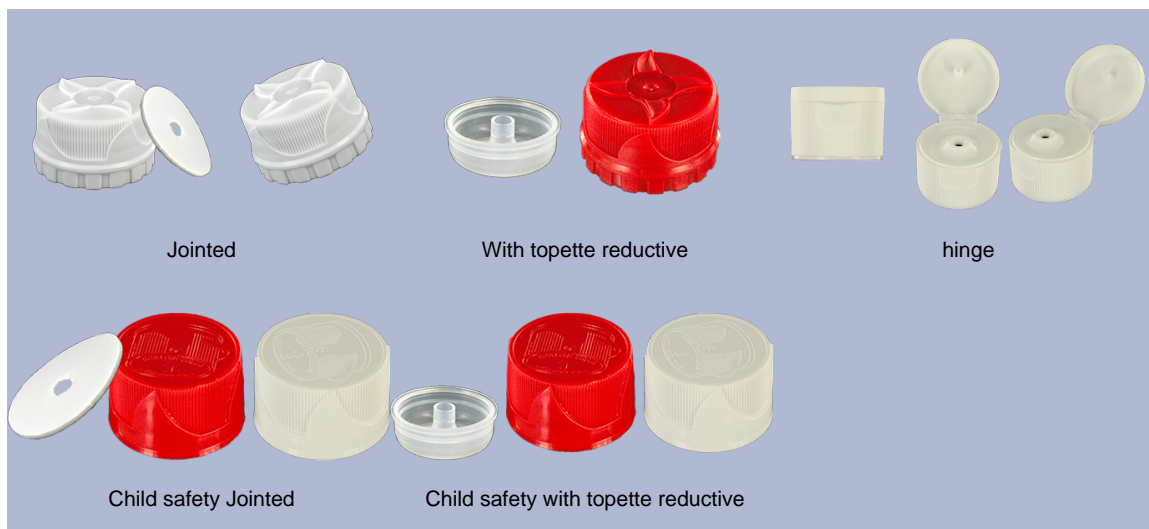

1000 ml bottle white stock (other colors according to minimum production quantity).  
 With its articulated head, it can apply the product in difficult places.

**General Information :**

- Ordering numbers : 01050FLEXBH050BLA
- Capacity : 1000 ml
- Weight : 50.00 gr
- Color : white
- Material : HDPE SABIC B-5421
- Dimensions : diameter 83 mm / height 242 mm

**Photo**

**Neck : 28/410**

**Standard packaging : C13PF**

- 92 pcs per box
- Dimensions 58 x 49 x 51 cm
- Gross weight 5.49 Kg

**Recommended accessories ( ) :**

Media