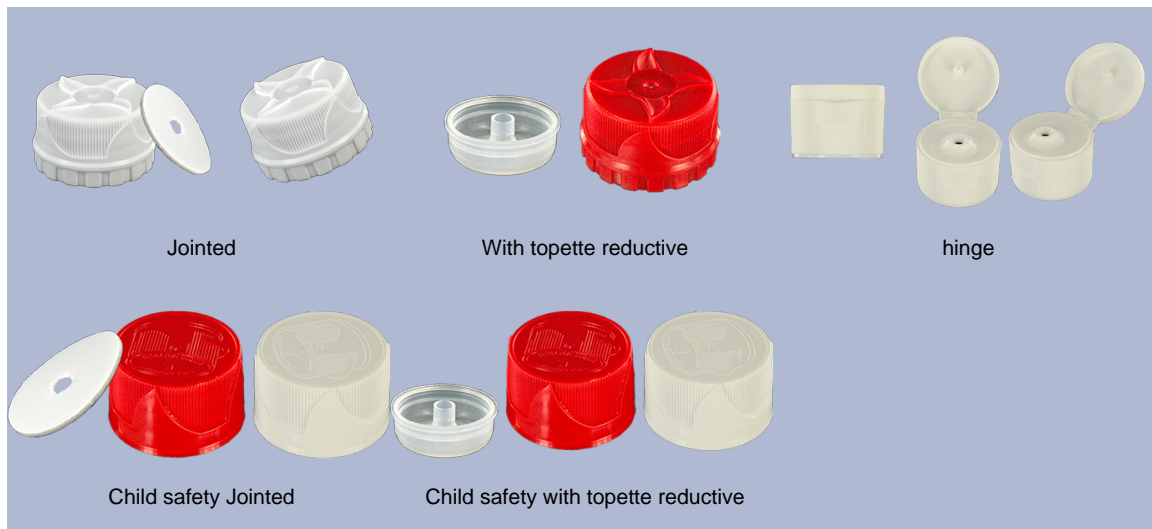

1000 ml bottle natural stock (other colors following minimum amount of production).
With its articulated head, it can apply the product in difficult places.

General Information :

- Ordering numbers : 01050FLEXBH050NAT
- Capacity : 1000 ml
- Weight : 50.00 gr
- Color : natural
- Material : HDPE SABIC B-5421
- Dimensions : diameter 83 mm / height 242 mm

Photo

Neck : 28/410

Standard packaging : C13PF

- 92 pcs per box
- Dimensions 58 x 49 x 51 cm
- Gross weight 5.49 Kg

Recommended accessories () :

Media