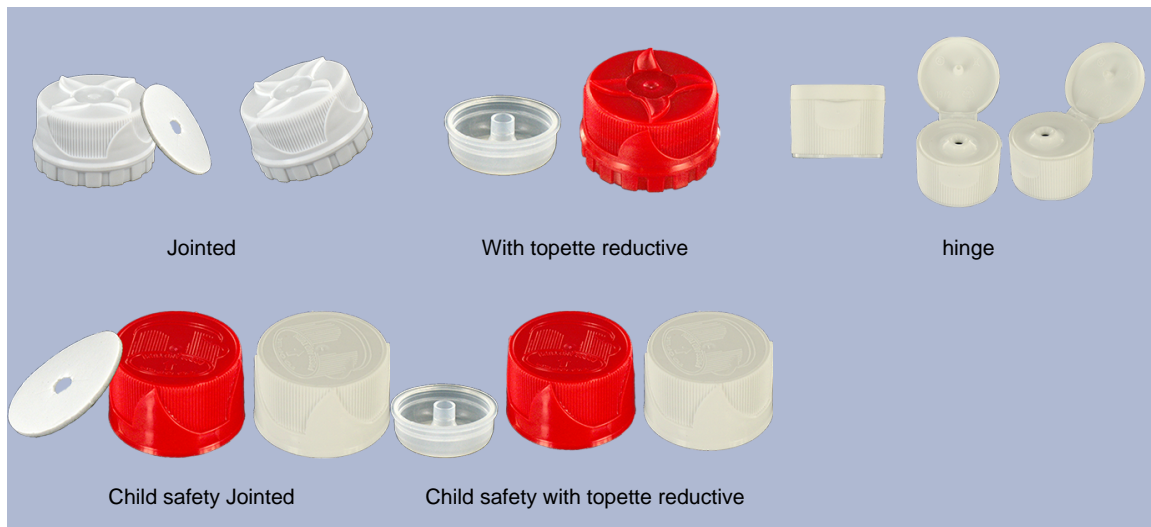

1000 ml bottle natural stock (other colors following minimum amount of production).  
 With its articulated head, it can apply the product in difficult places.

**General Information :**

- Ordering numbers : 01050FLEXBH050NAT PL
- Capacity : 1000 ml
- Weight : 50.00 gr
- Color : natural
- Material : HDPE SABIC B-5421
- Dimensions : diameter 83 mm / height 242 mm

**Photo**

**Neck : 28/410**

**Standard packaging : PALLETES**

- 1584 pcs per pallet
- Dimensions 120 x 100 x 180 cm
- Gross weight 79.20 Kg

**Recommended accessories ( ) :**

Media