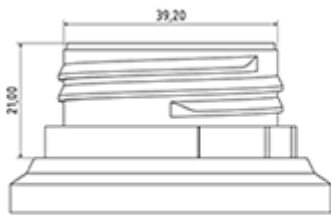

General Information

- Ordering numbers : DIS2002PP00060BLA 01
- Weight : 62.00 gr
- Color : white
- Maximum depth of the bottle : 355 mm

Neck : DIN 42

Standard packaging :

- 350 pcs per box
- Dimensions : 57 x 39 x 55 cm
- Gross weight : 22.95 Kg