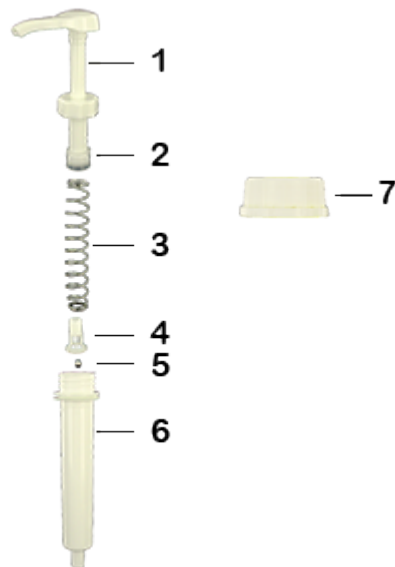

General Information

- Ordering numbers : DIS2002PP00060BLA 01
- Weight : 62.00 gr
- Color : white
- Maximum depth of the bottle : 355 mm

Neck : DIN 42

Standard packaging :

- 350 pcs per box
- Dimensions : 57 x 39 x 55 cm
- Gross weight : 22.95 Kg

Photo

Material

Pos	description	Material
1	push-button	ABS
2	Piston	PE
3	Main spring	St. steel 302
4	valve	PP
5	ball	St. steel 304
6	Cylinder	ABS
7	Cap DIN 42	HDPE
8	Tube	PE

Media