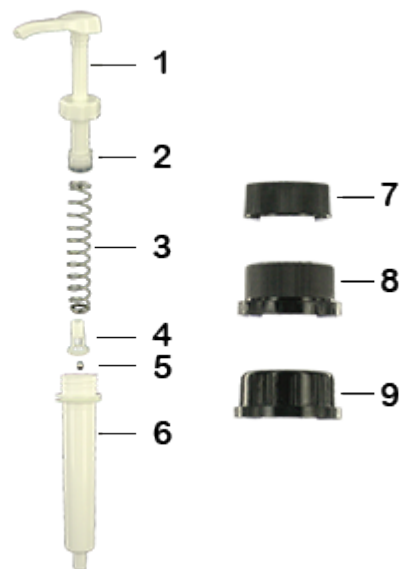

General Information

- Ordering numbers : DIS2002PP00060BLA 02
- Weight : 78.00 gr
- Color : white
- Maximum depth of the bottle : 355 mm

Neck : NU

Standard packaging :

- 100 pcs per box
- Dimensions : 60 x 40 x 31 cm
- Gross weight : 8.58 Kg

Photo

Material

Pos	description	Material
1	push-button	ABS
2	Piston	PE
3	Main spring	St. steel 302
4	valve	PP
5	ball	St. steel 304
6	Cylinder	ABS
7	Cap DIN 38	HDPE
8	Cap DIN 40	HDPE
9	Cap DIN 42	HDPE
10	Tube	PE