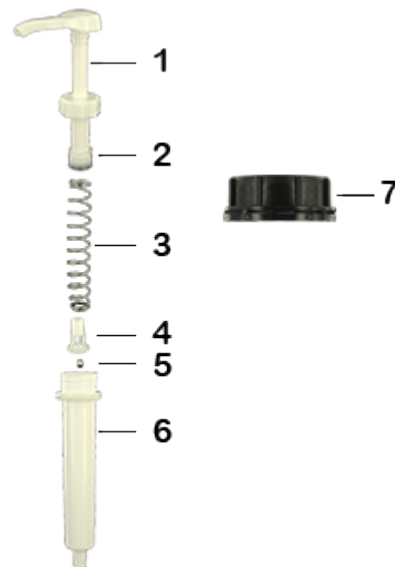

General Information

- Ordering numbers : DIS20ECOL 060BLA 10
- Weight : 63.00 gr
- Color : white
- Maximum depth of the bottle : 355 mm

Neck : DIN 51

Photo

Standard packaging :

- 200 pcs per box
- Dimensions : 47 x 39 x 52 cm
- Gross weight : 13.60 Kg

Material

Pos	description	Material
1	push-button	ABS
2	Piston	PE
3	Main spring	St. steel 302
4	valve	PP
5	ball	St. steel 304
6	Cylinder	ABS
7	Cap DIN 51	HDPE
8	Tube	PE

Media