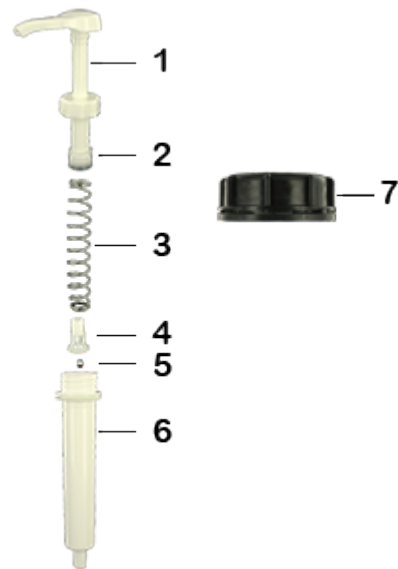

General Information

- Ordering numbers : DIS20ECOL 060BLA 20
- Weight : 63.00 gr
- Color : white
- Maximum depth of the bottle : 355 mm

Neck : DIN 61

Photo

Standard packaging :

- 200 pcs per box
- Dimensions : 47 x 39 x 52 cm
- Gross weight : 13.60 Kg

Material

Pos	description	Material
1	push-button	ABS
2	Piston	PE
3	Main spring	St. steel 302
4	valve	PP
5	ball	St. steel 304
6	Cylinder	ABS
7	Cap DIN 61	HDPE
8	Tube	PE

Media