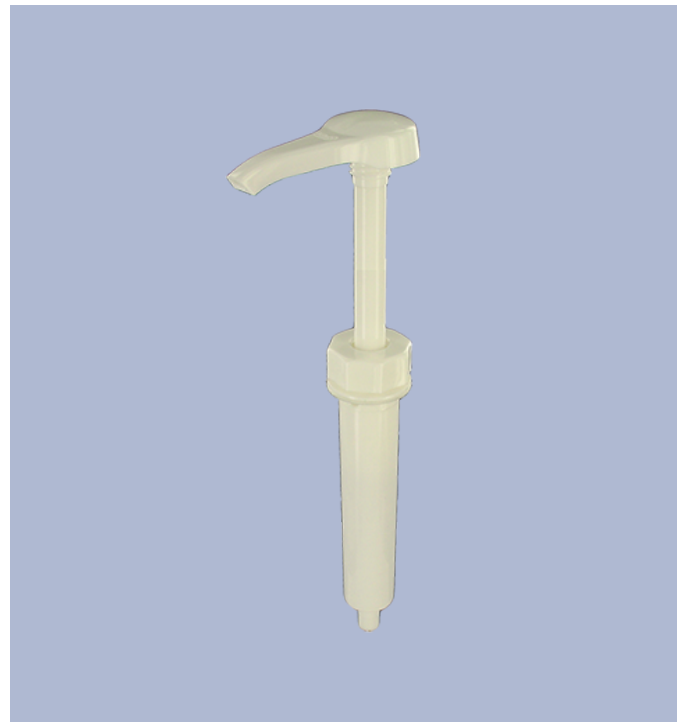

General Information

- Ordering numbers : DIS3002PP00060BLA
- Weight : 62.00 gr
- Color : white
- Maximum depth of the bottle : 355 mm

Neck : NU

Photo

Standard packaging :

- 300 pcs per box
- Dimensions : 47 x 39 x 52 cm
- Gross weight : 19.60 Kg

Material

Pos	description	Material
1	push-button	ABS
2	Piston	PE
3	Main spring	St. steel 302
4	valve	PP
5	ball	St. steel 304
6	Cylinder	ABS
7	Tube	PE

Media