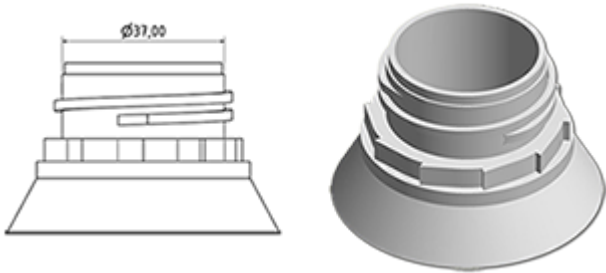

**General Information**

- Ordering numbers : DIS3002PP00060BLA 01
- Weight : 62.00 gr
- Color : white
- Maximum depth of the bottle : 355 mm

**Neck : DIN 40**

**Standard packaging :**

- 200 pcs per box
- Dimensions : 57 x 39 x 55 cm
- Gross weight : 13.65 Kg

**Photo**

**Material**

Pos	description	Material
1	push-button	ABS
2	Piston	PE
3	Main spring	St. steel 302
4	valve	PP
5	ball	St. steel 304
6	Cylinder	ABS
7	Cap DIN 40	HDPE
8	Tube	PE

Media