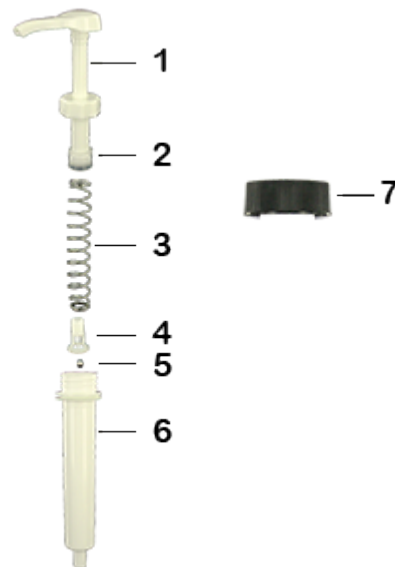

**General Information**

- Ordering numbers : DIS3002PP00060BLA 01
- Weight : 62.00 gr
- Color : white
- Maximum depth of the bottle : 355 mm

**Neck : DIN 40**

**Standard packaging :**

- 200 pcs per box
- Dimensions : 57 x 39 x 55 cm
- Gross weight : 13.65 Kg

**Photo**

**Material**

Pos	description	Material
1	push-button	ABS
2	Piston	PE
3	Main spring	St. steel 302
4	valve	PP
5	ball	St. steel 304
6	Cylinder	ABS
7	Cap DIN 40	HDPE
8	Tube	PE

Media