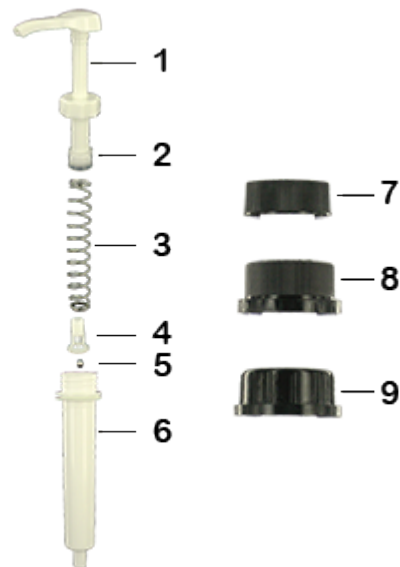

General Information

- Ordering numbers : DIS3002PP00060BLA 02
- Weight : 78.00 gr
- Color : white
- Maximum depth of the bottle : 355 mm

Neck : NU

Standard packaging :

- 100 pcs per box
- Dimensions : 60 x 40 x 31 cm
- Gross weight : 8.58 Kg

Photo

Material

Pos	description	Material
1	push-button	ABS
2	Piston	PE
3	Main spring	St. steel 302
4	valve	PP
5	ball	St. steel 304
6	Cylinder	ABS
7	Cap DIN 38	HDPE
8	Cap DIN 40	HDPE
9	Cap DIN 42	HDPE
10	Tube	PE