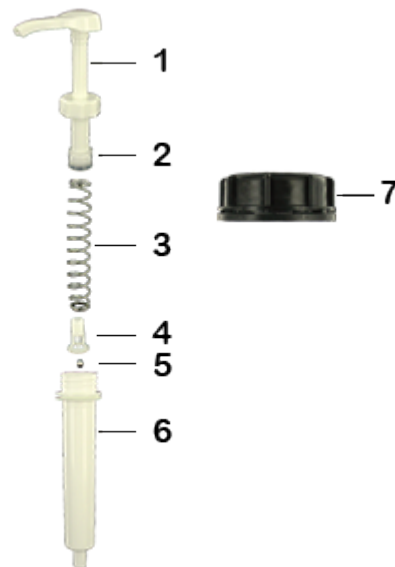

General Information

- Ordering numbers : DIS30ECOL 060BLA 20
- Weight : 63.00 gr
- Color : white
- Maximum depth of the bottle : 355 mm

Neck : DIN 61

Photo

Standard packaging :

- 200 pcs per box
- Dimensions : 47 x 39 x 52 cm
- Gross weight : 13.60 Kg

Material

Pos	description	Material
1	push-button	ABS
2	Piston	PE
3	Main spring	St. steel 302
4	valve	PP
5	ball	St. steel 304
6	Cylinder	ABS
7	Cap DIN 61	HDPE
8	Tube	PE

Media