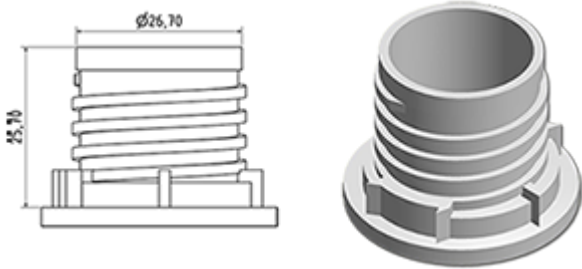

The dosing system is set on an inviolable cap. At the first use, the dosing-system goes on the bottle. At the first use, the sealing-ring breaks and the screwing cap dissociates on itself from the dosing-system. You only have to press on the side of the bottle to dose and then to pour the product. Once the bottle is empty, as the dosing system makes one piece with the cap, the entire part comes out of the bottle neck what makes the filling of the bottle easier. Once the bottle is filled, you only have to insert the dosing system once again.

General Information

- Ordering numbers : DOSY RE B BLA
- Weight : 20.00 gr
- Color : white
- Dimensions : diameter 41 mm / height 102 mm

Neck : G141

Photo

Standard packaging :

- 520 pcs per box
- Dimensions : 60 x 40 x 31 cm
- Gross weight : 11.18 Kg