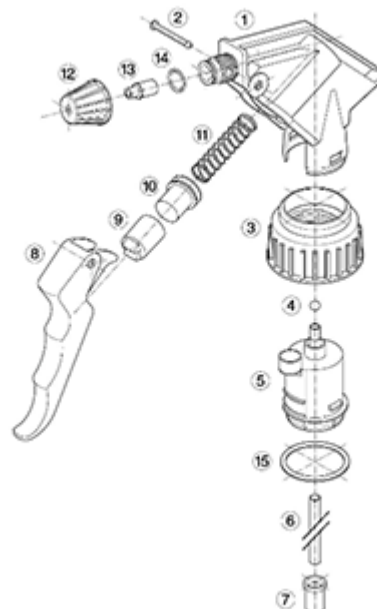

## Neck : 28/400

## Standard packaging :

- 400 pcs per box
- Dimensions : 57 x 39 x 55 cm
- Gross weight : 16.45 Kg

## Exploded View

Pos	description	Material
1	Body	PP
2	Rivet	POM
3	Ring	PP
4	Ball	st. steel 302
5	Connection	PP
6	Tube	PE
7	Filter	PP
8	Trigger	PP
9	Washer holder	PP
10	Washer	NBR
11	Spring	st. steel 302
12	Nozzle	PP
13	Valve	POM
14	O-ring	NBR
15	Seal	PE/EPE