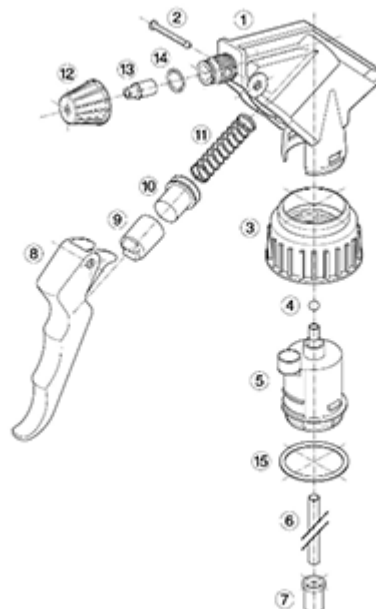

## Neck : 28/400

## Standard packaging :

- 400 pcs per box
- Dimensions : 57 x 39 x 55 cm
- Gross weight : 16.45 Kg

## Exploded View

Pos	description	Material
1	Body	PP
2	Rivet	POM
3	Ring	PP
4	Ball	st. steel 302
5	Connection	PP
6	Tube	PE
7	Filter	PP
8	Trigger	PP
9	Washer holder	PP
10	Washer	NBR
11	Spring	st. steel 302
12	Nozzle	PP
13	Valve	POM
14	O-ring	NBR
15	Seal	PE/EPE