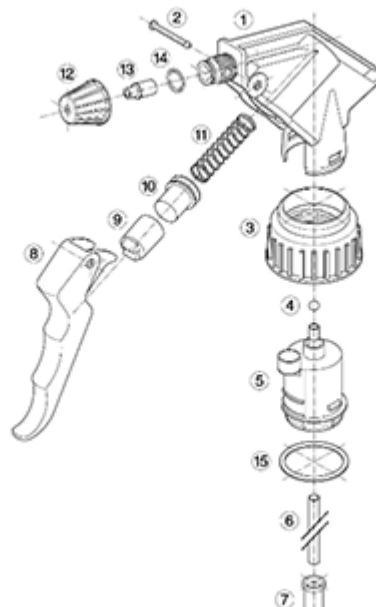

General Information

- Ordering numbers : MAXI JTBS270BROU
- Spraying capacity : 2.2 ml
- Weight : 38.00 gr
- Color :
- Tube length : 270 mm

Neck : 28/400

Photo

Standard packaging :

- 400 pcs per box
- Dimensions : 57 x 39 x 55 cm
- Gross weight : 16.45 Kg

Exploded View

Pos	description	Material
1	Body	PP
2	Rivet	POM
3	Ring	PP
4	Ball	st. steel 302
5	Connection	PP
6	Tube	PE
7	Filter	PP
8	Trigger	PP
9	Washer holder	PP
10	Washer	NBR
11	Spring	st. steel 302
12	Nozzle	PP
13	Valve	POM
14	O-ring	NBR
15	Seal	PE/EPE