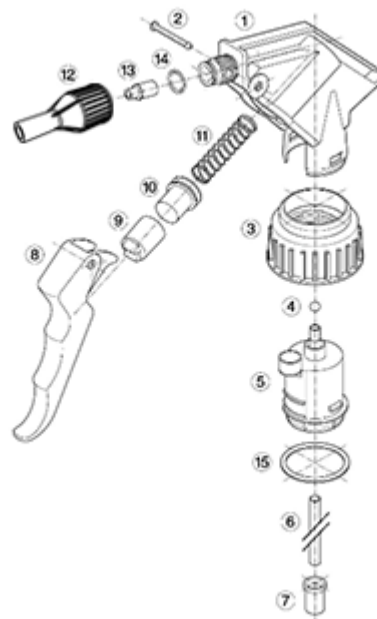

The MAXI sprayer is a professional high-performance model with a very high output of 2.2 ml per stroke. The MAXI has an extremely robust construction, designed for constant use over a long period. It has a long contoured three-finger trigger for effort-free operation. The trigger surface is textured for an easy grip even with wet or gloved hands. The nozzle is fully adjustable from a fine mist to a direct jet. The diptube filter is fitted as standard. The Maxi is recommended for professional, industrial and janitorial use and for all applications where a large quantity of product sprayed is required.

General Information

- Ordering numbers : MAXIT0100BS235BROUMO
- Spraying capacity : 2.2 ml
- Weight : 39.00 gr
- Color :
- Tube length : 235 mm

Neck : 28/400

Standard packaging :

- 400 pcs per box
- Dimensions : 57 x 39 x 55 cm
- Gross weight : 16.85 Kg

Photo

Exploded View

Pos	description	Material
1	Body	PP
2	Rivet	POM
3	Ring	PP
4	Ball	st. steel 302
5	Connection	PP
6	Tube	PE
7	Filter	PP
8	Trigger	PP
9	Washer holder	PP
10	Washer	NBR
11	Spring	st. steel 302
12	Nozzle	PP
13	Valve	POM
14	O-ring	NBR
15	Seal	PE/EPE