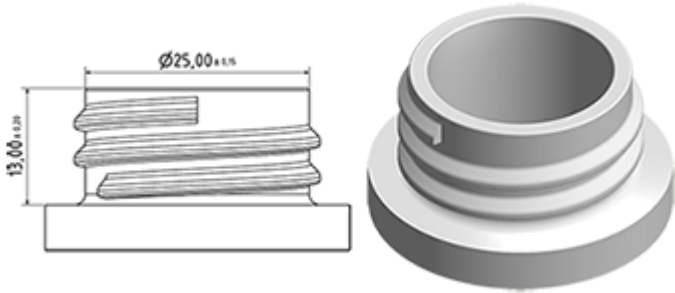

Single screw cap with gasket EPE

General Information

- Ordering numbers : R25002A BS BLA
- Weight : 3.00 gr
- Color : white
- Dimensions : diameter 30 mm / height 13 mm

Neck : 28/400

Photo

Standard packaging :

- 5000 pcs per box
- Dimensions : 60 x 40 x 31 cm
- Gross weight : 15.78 Kg

Material

| Pos | description | Material |
|-----|-------------|----------|
| 1 | Cap | PP |
| 2 | Seal | EPE |