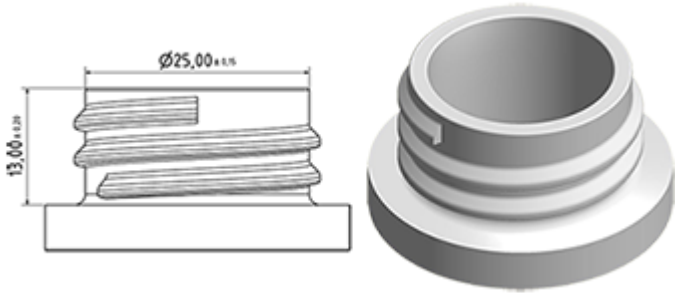

Single screw cap with gasket EPE

**General Information**

- Ordering numbers : R25002A BS BLA
- Weight : 3.00 gr
- Color : white
- Dimensions : diameter 30 mm / height 13 mm

**Neck : 28/400**

**Standard packaging :**

- 5000 pcs per box
- Dimensions : 60 x 40 x 31 cm
- Gross weight : 15.78 Kg

**Photo**

**Material**

| Pos | description | Material |
|-----|-------------|----------|
| 1   | Cap         | PP       |
| 2   | Seal        | EPE      |