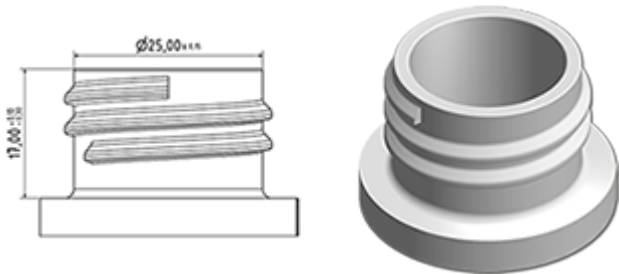

The SP05 sprayer is an all-plastic sprayer with a spraying capacity of 1.25 ML.
 The SP05 sprayer is easy to use, with its ergonomic shape and its easy-grip trigger and nozzle.
 The nozzle has two positions with spray pictogram and « stop ». The spray pattern is even and circular without large droplets.
 A foam nozzle is also available.

General Information

- Ordering numbers : SP05 IN BH255BEBE
- Spraying capacity : 1.25 ml
- Weight : 22.00 gr
- Color :
- Tube length : 255 mm

Photo

Neck : 28/410

Standard packaging :

- 370 pcs per box
- Dimensions : 60 x 40 x 36 cm
- Gross weight : 9.14 Kg

Exploded View

Pos	description	Material
1	Cover	PP
2	Body	PP
3	Ring	PP
4	Seal	PP/EPE
5	Tube	PP
6	Valve	PP
7	Valve	PP
8	Nozzle	PE
9	Trigger	PP
10	Spring	POM

Media