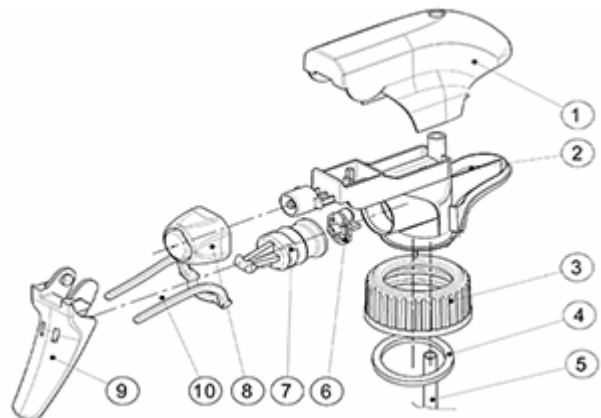

The SP05 sprayer is an all-plastic sprayer with a spraying capacity of 1.25 ML.
 The SP05 sprayer is easy to use, with its ergonomic shape and its easy-grip trigger and nozzle.
 The nozzle has two positions with spray pictogram and « stop ». The spray pattern is even and circular without large droplets.
 A foam nozzle is also available.

General Information

- Ordering numbers : SP05 IN BH255JAJA
- Spraying capacity : 1.25 ml
- Weight : 22.00 gr
- Color :
- Tube length : 255 mm

Photo

Neck : 28/410

Standard packaging :

- 370 pcs per box
- Dimensions : 60 x 40 x 36 cm
- Gross weight : 9.14 Kg

Exploded View

Pos	description	Material
1	Cover	PP
2	Body	PP
3	Ring	PP
4	Seal	PP/EPE
5	Tube	PP
6	Valve	PP
7	Valve	PP
8	Nozzle	PE
9	Trigger	PP
10	Spring	POM

Media