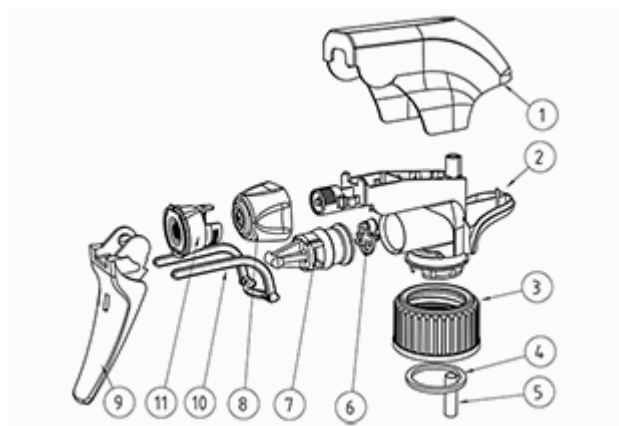

The SP05 sprayer is an all-plastic sprayer with a spraying capacity of 1.25 ML.
 The SP05 sprayer is easy to use, with its ergonomic shape and its easy-grip trigger and nozzle.
 The nozzle has two positions with spray pictogram and « stop ». The spray pattern is even and circular without large droplets.

General Information

- Ordering numbers : SP05 IN BH255NBLAMO
- Spraying capacity : 1.25 ml
- Weight : 22.00 gr
- Color :
- Tube length : 255 mm

Neck : 28/410

Photo

Standard packaging :

- 370 pcs per box
- Dimensions : 60 x 40 x 36 cm
- Gross weight : 9.14 Kg

Exploded View

Pos	description	Material
1	Cover	PP
2	Body	PP
3	Ring	PP
4	Seal	PP/EPE
5	Tube	PP
6	Valve	PP
7	Valve	PP
8	Nozzle	PE
9	Trigger	PP
10	Spring	POM
11	Door foamer	PP

Media