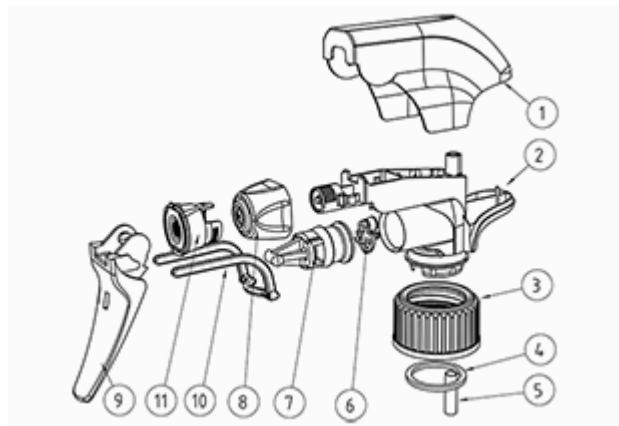

The SP05 sprayer is an all-plastic sprayer with a spraying capacity of 1.25 ML.
 The SP05 sprayer is easy to use, with its ergonomic shape and its easy-grip trigger and nozzle.
 The nozzle has two positions with spray pictogram and « stop ». The spray pattern is even and circular without large droplets.

General Information

- Ordering numbers : SP05 IN BH255NBLAMO
- Spraying capacity : 1.25 ml
- Weight : 22.00 gr
- Color :
- Tube length : 255 mm

Neck : 28/410

Photo

Standard packaging :

- 370 pcs per box
- Dimensions : 60 x 40 x 36 cm
- Gross weight : 9.14 Kg

Exploded View

Pos	description	Material
1	Cover	PP
2	Body	PP
3	Ring	PP
4	Seal	PP/EPE
5	Tube	PP
6	Valve	PP
7	Valve	PP
8	Nozzle	PE
9	Trigger	PP
10	Spring	POM
11	Door foamer	PP

Media