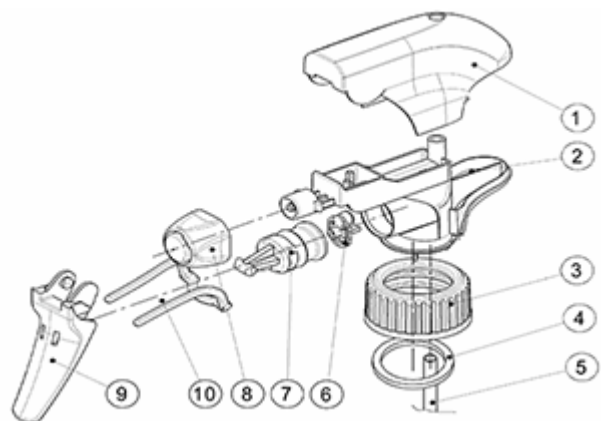

The SP05 sprayer is an all-plastic sprayer with a spraying capacity of 1.25 ML.
The SP05 sprayer is easy to use, with its ergonomic shape and its easy-grip trigger and nozzle.
The nozzle has two positions with spray pictogram and « stop ». The spray pattern is even and circular without large droplets.
A foam nozzle is also available.

General Information

- Ordering numbers : SP05 IN BH255NNAT
- Spraying capacity : 1.25 ml
- Weight : 22.00 gr
- Color :
- Tube length : 255 mm

Neck : 28/410

Photo

Standard packaging :

- 370 pcs per box
- Dimensions : 60 x 40 x 36 cm
- Gross weight : 9.14 Kg

Exploded View

Pos	description	Material
1	Cover	PP
2	Body	PP
3	Ring	PP
4	Seal	PP/EPE
5	Tube	PP
6	Valve	PP
7	Valve	PP
8	Nozzle	PE
9	Trigger	PP
10	Spring	POM