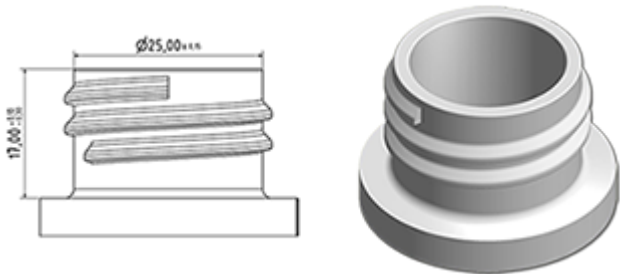

The SP05 sprayer is an all-plastic sprayer with a spraying capacity of 1.25 ML.  
 The SP05 sprayer is easy to use, with its ergonomic shape and its easy-grip trigger and nozzle.  
 The nozzle has two positions with spray pictogram and « stop ». The spray pattern is even and circular without large droplets.  
 A foam nozzle is also available.

### General Information

- Ordering numbers : SP05 IN BH255NNAT
- Spraying capacity : 1.25 ml
- Weight : 22.00 gr
- Color :
- Tube length : 255 mm

### Neck : 28/410