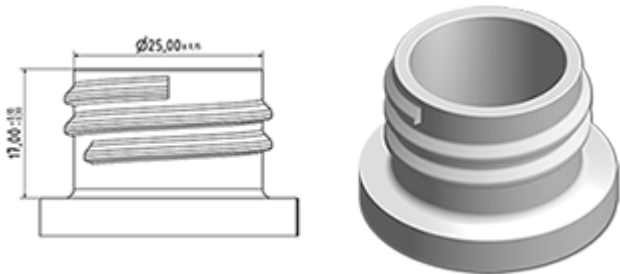

The SP05 sprayer is an all-plastic sprayer with a spraying capacity of 1.25 ML.
 The SP05 sprayer is easy to use, with its ergonomic shape and its easy-grip trigger and nozzle.
 The nozzle has two positions with spray pictogram and « stop ». The spray pattern is even and circular without large droplets.
 A foam nozzle is also available.

General Information

- Ordering numbers : SP05 IN BH255RORO
- Spraying capacity : 1.25 ml
- Weight : 22.00 gr
- Color :
- Tube length : 255 mm

Photo

Neck : 28/410

Standard packaging :

- 370 pcs per box
- Dimensions : 60 x 40 x 36 cm
- Gross weight : 9.14 Kg

Exploded View

Pos	description	Material
1	Cover	PP
2	Body	PP
3	Ring	PP
4	Seal	PP/EPE
5	Tube	PP
6	Valve	PP
7	Valve	PP
8	Nozzle	PE
9	Trigger	PP
10	Spring	POM

Media