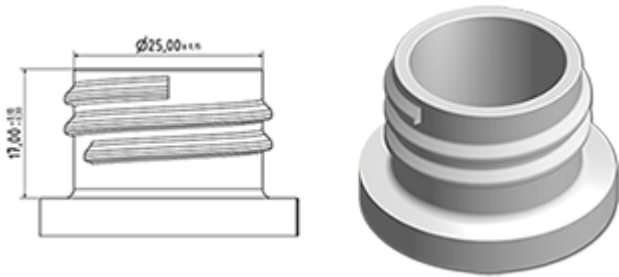

The SP05 sprayer is an all-plastic sprayer with a spraying capacity of 1.25 ML.  
 The SP05 sprayer is easy to use, with its ergonomic shape and its easy-grip trigger and nozzle.  
 The nozzle has two positions with spray pictogram and « stop ». The spray pattern is even and circular without large droplets.

### General Information

- Ordering numbers : SP05 IN BH255ROROMO
- Spraying capacity : 1.25 ml
- Weight : 22.00 gr
- Color :
- Tube length : 255 mm

### Neck : 28/410