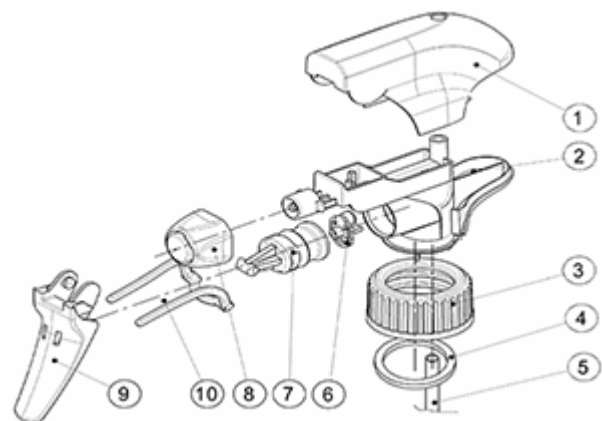

The SP05 sprayer is an all-plastic sprayer with a spraying capacity of 1.25 ML.
 The SP05 sprayer is easy to use, with its ergonomic shape and its easy-grip trigger and nozzle.
 The nozzle has two positions with spray pictogram and « stop ». The spray pattern is even and circular without large droplets.
 A foam nozzle is also available.

General Information

- Ordering numbers : SP05 IN BH255VEVE
- Spraying capacity : 1.25 ml
- Weight : 22.00 gr
- Color :
- Tube length : 255 mm

Neck : 28/410

Photo

Standard packaging :

- 370 pcs per box
- Dimensions : 60 x 40 x 36 cm
- Gross weight : 9.14 Kg

Exploded View

Pos	description	Material
1	Cover	PP
2	Body	PP
3	Ring	PP
4	Seal	PP/EPE
5	Tube	PP
6	Valve	PP
7	Valve	PP
8	Nozzle	PE
9	Trigger	PP
10	Spring	POM

Media