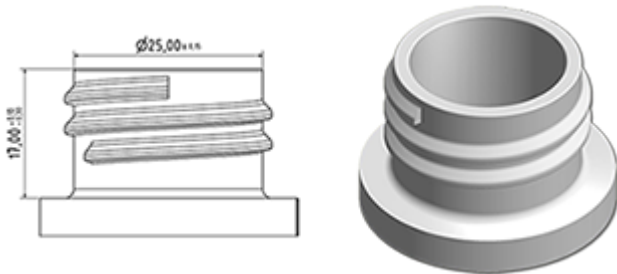

The SP05 sprayer is an all-plastic sprayer with a spraying capacity of 1.25 ML.
 The SP05 sprayer is easy to use, with its ergonomic shape and its easy-grip trigger and nozzle.
 The nozzle has two positions with spray pictogram and « stop ». The spray pattern is even and circular without large droplets.
 A foam nozzle is also available.

General Information

- Ordering numbers : SP05 IN BH255VEVE
- Spraying capacity : 1.25 ml
- Weight : 22.00 gr
- Color :
- Tube length : 255 mm

Neck : 28/410

Photo

Standard packaging :

- 370 pcs per box
- Dimensions : 60 x 40 x 36 cm
- Gross weight : 9.14 Kg

Exploded View

Pos	description	Material
1	Cover	PP
2	Body	PP
3	Ring	PP
4	Seal	PP/EPE
5	Tube	PP
6	Valve	PP
7	Valve	PP
8	Nozzle	PE
9	Trigger	PP
10	Spring	POM

Media