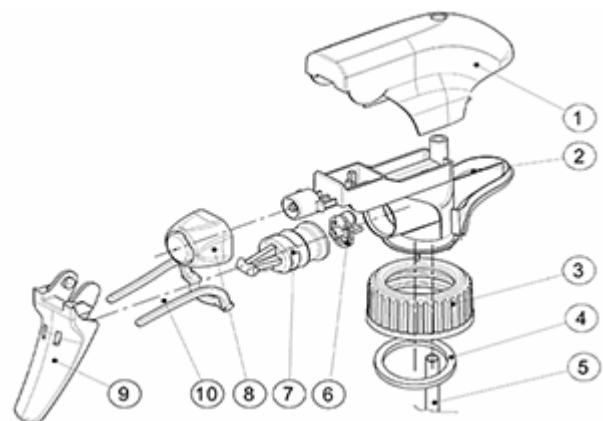

The SP05 sprayer is an all-plastic sprayer with a spraying capacity of 1.25 ML
 The SP05 sprayer is easy to use, with its ergonomic shape and its easy-grip trigger and nozzle.
 The nozzle has two positions with spray pictogram and « stop ». The spray pattern is even and circular without large droplets.

General Information **Photo**

- Ordering numbers : SP05 IN BS255BROUMO
- Spraying capacity : 1.25 ml
- Weight : 22.00 gr
- Color :
- Tube length : 255 mm

Neck : 28/400

Standard packaging :

- 370 pcs per box
- Dimensions : 60 x 40 x 36 cm
- Gross weight : 9.14 Kg

Exploded View

| Pos | description | Material |
|-----|-------------|----------|
| 1 | Cover | PP |
| 2 | Body | PP |
| 3 | Ring | PP |
| 4 | Seal | PP/EPE |
| 5 | Tube | PP |
| 6 | Valve | PP |
| 7 | Valve | PP |
| 8 | Nozzle | PE |
| 9 | Trigger | PP |
| 10 | Spring | POM |