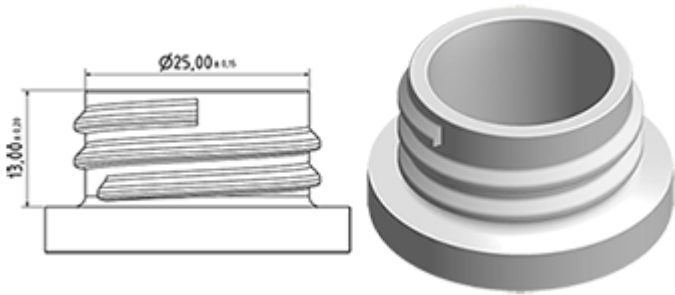

The SP05 sprayer is an all-plastic sprayer with a spraying capacity of 1.25 ML
 The SP05 sprayer is easy to use, with its ergonomic shape and its easy-grip trigger and nozzle.
 The nozzle has two positions with spray pictogram and « stop ». The spray pattern is even and circular without large droplets.

General Information **Photo**

- Ordering numbers : SP05 IN BS255BROUMO
- Spraying capacity : 1.25 ml
- Weight : 22.00 gr
- Color :
- Tube length : 255 mm

Neck : 28/400

Standard packaging :

- 370 pcs per box
- Dimensions : 60 x 40 x 36 cm
- Gross weight : 9.14 Kg