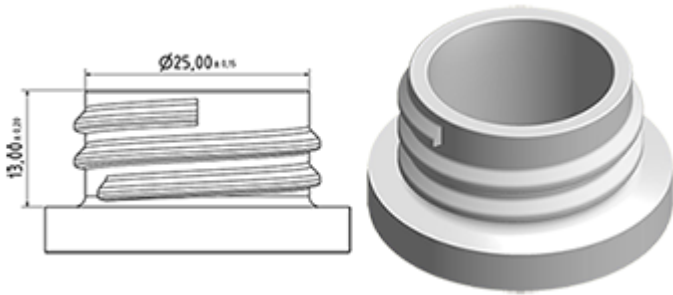

The SP05 sprayer is an all-plastic sprayer with a spraying capacity of 1.25 ML.
 The SP05 sprayer is easy to use, with its ergonomic shape and its easy-grip trigger and nozzle.
 The nozzle has two positions with spray pictogram and « stop ». The spray pattern is even and circular without large droplets.
 A foam nozzle is also available.

General Information

- Ordering numbers : SP05 IN BS255NBEU
- Spraying capacity : 1.25 ml
- Weight : 22.00 gr
- Color :
- Tube length : 255 mm

Neck : 28/400

Photo

Standard packaging :

- 370 pcs per box
- Dimensions : 60 x 40 x 36 cm
- Gross weight : 9.14 Kg

Exploded View

Pos	description	Material
1	Cover	PP
2	Body	PP
3	Ring	PP
4	Seal	PP/EPE
5	Tube	PP
6	Valve	PP
7	Valve	PP
8	Nozzle	PE
9	Trigger	PP
10	Spring	POM

Media