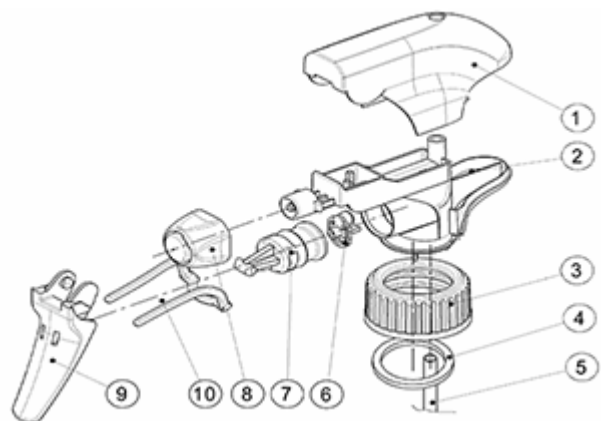

The SP05 sprayer is an all-plastic sprayer with a spraying capacity of 1.25 ML.
 The SP05 sprayer is easy to use, with its ergonomic shape and its easy-grip trigger and nozzle.
 The nozzle has two positions with spray pictogram and « stop ». The spray pattern is even and circular without large droplets.
 A foam nozzle is also available.

General Information

- Ordering numbers : SP05 IN BS255NBEU
- Spraying capacity : 1.25 ml
- Weight : 22.00 gr
- Color :
- Tube length : 255 mm

Neck : 28/400

Photo

Standard packaging :

- 370 pcs per box
- Dimensions : 60 x 40 x 36 cm
- Gross weight : 9.14 Kg

Exploded View

Pos	description	Material
1	Cover	PP
2	Body	PP
3	Ring	PP
4	Seal	PP/EPE
5	Tube	PP
6	Valve	PP
7	Valve	PP
8	Nozzle	PE
9	Trigger	PP
10	Spring	POM

Media