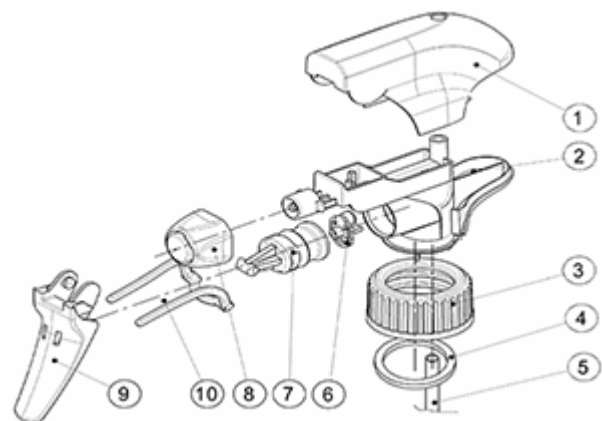

The SP05 sprayer is an all-plastic sprayer with a spraying capacity of 1.25 ML.
The SP05 sprayer is easy to use, with its ergonomic shape and its easy-grip trigger and nozzle.
The nozzle has two positions with spray pictogram and « stop ». The spray pattern is even and circular without large droplets.
A foam nozzle is also available.

General Information

- Ordering numbers : SP05 IN BS255NBEU
- Spraying capacity : 1.25 ml
- Weight : 22.00 gr
- Color :
- Tube length : 255 mm

Neck : 28/400

Photo

Standard packaging :

- 370 pcs per box
- Dimensions : 60 x 40 x 36 cm
- Gross weight : 9.14 Kg

Exploded View

Pos	description	Material
1	Cover	PP
2	Body	PP
3	Ring	PP
4	Seal	PP/EPE
5	Tube	PP
6	Valve	PP
7	Valve	PP
8	Nozzle	PE
9	Trigger	PP
10	Spring	POM