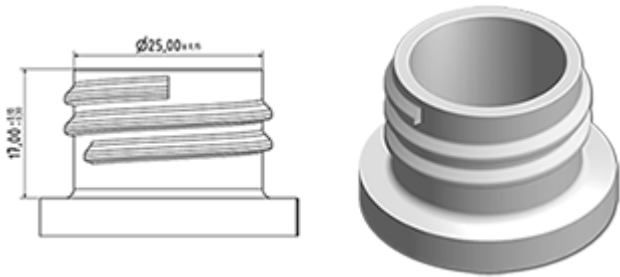

The SP05 sprayer is an all-plastic sprayer with a spraying capacity of 1.25 ML
 The SP05 sprayer is easy to use, with its ergonomic shape and its easy-grip trigger and nozzle.
 The nozzle has two positions with spray pictogram and « stop ». The spray pattern is even and circular without large droplets.

General Information **Photo**

- Ordering numbers : SP05 IN BS255NBLAMO
- Spraying capacity : 1.25 ml
- Weight : 22.00 gr
- Color :
- Tube length : 255 mm

Neck : 28/410

Standard packaging :

- 370 pcs per box
- Dimensions : 60 x 40 x 36 cm
- Gross weight : 9.14 Kg

Exploded View

Pos	description	Material
1	Cover	PP
2	Body	PP
3	Ring	PP
4	Seal	PP/EPE
5	Tube	PP
6	Valve	PP
7	Valve	PP
8	Nozzle	PE
9	Trigger	PP
10	Spring	POM

Media