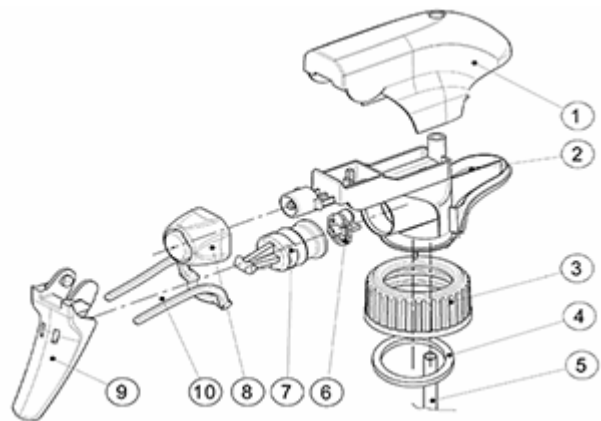

The SP05 sprayer is an all-plastic sprayer with a spraying capacity of 1.25 ML
 The SP05 sprayer is easy to use, with its ergonomic shape and its easy-grip trigger and nozzle.
 The nozzle has two positions with spray pictogram and « stop ». The spray pattern is even and circular without large droplets.

General Information **Photo**

- Ordering numbers : SP05 IN BS255NBLAMO
- Spraying capacity : 1.25 ml
- Weight : 22.00 gr
- Color :
- Tube length : 255 mm

Neck : 28/410

Standard packaging :

- 370 pcs per box
- Dimensions : 60 x 40 x 36 cm
- Gross weight : 9.14 Kg

Exploded View

Pos	description	Material
1	Cover	PP
2	Body	PP
3	Ring	PP
4	Seal	PP/EPE
5	Tube	PP
6	Valve	PP
7	Valve	PP
8	Nozzle	PE
9	Trigger	PP
10	Spring	POM

Media