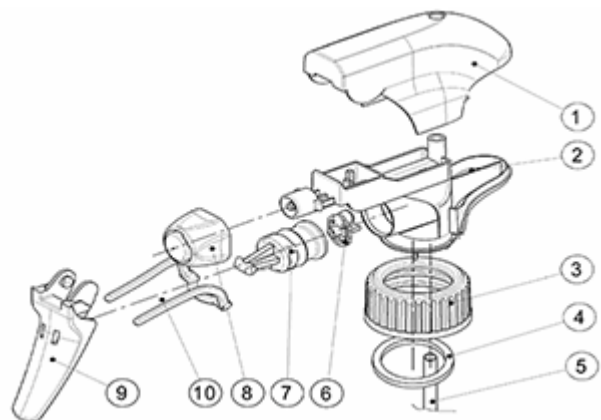

General Information

- Ordering numbers : SP05 IN BS255NVERMO
- Spraying capacity : 1.25 ml
- Weight : 22.00 gr
- Color :
- Tube length : 255 mm

Neck : 28/400

Photo

Standard packaging :

- 370 pcs per box
- Dimensions : 60 x 40 x 36 cm
- Gross weight : 9.14 Kg

Exploded View

Pos	description	Material
1	Cover	PP
2	Body	PP
3	Ring	PP
4	Seal	PP/EPE
5	Tube	PP
6	Valve	PP
7	Valve	PP
8	Nozzle	PE
9	Trigger	PP
10	Spring	POM

Media