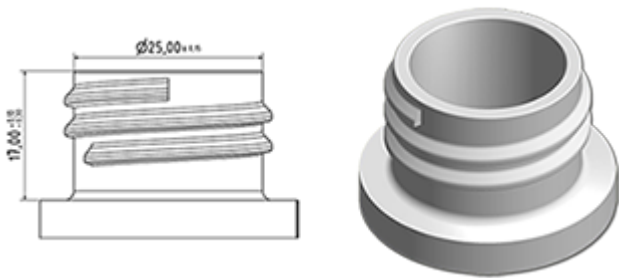

The Vella trigger-sprayer is a versatile, robust, all-purpose sprayer with a 1.3 ml output. The Vella sprayer is designed with user comfort in mind, with a rounded, ergonomic body style and a wide trigger shape. The trigger has a textured surface to help grip with wet or gloved hands. With its solid construction, the Vella is suitable for a wide range of uses including consumer and professional products, janitorial spraying and home and garden use. It is a « shipper » sprayer, suitable for fitting onto full bottles of product. The nozzle is fully adjustable from a fine mist to a direct jet. A diptube filter is fitted as standard. A foamer nozzle is also available.

General Information

- Ordering numbers : VELLA BH265BEBE
- Spraying capacity : 1.3 ml
- Weight : 35.00 gr
- Color :
- Tube length : 265 mm

Neck : 28/410

Photo

Standard packaging :

- 400 pcs per box
- Dimensions : 57 x 39 x 55 cm
- Gross weight : 15.25 Kg

Exploded View

Pos	description	Material
1	Body	PP
2	Spring	st. steel 304
3	Valve	PP
4	Trigger	PP
4	Trigger	PP
5	O-ring	NBR
6	Valve	POM
7	Nozzle	PP
8	Ring	PP
9	Ball	st. steel 304
10	Connection	PP
11	Seal	PP/EPE
12	Tube	PE
13	Filter	PP
14	Body	PP