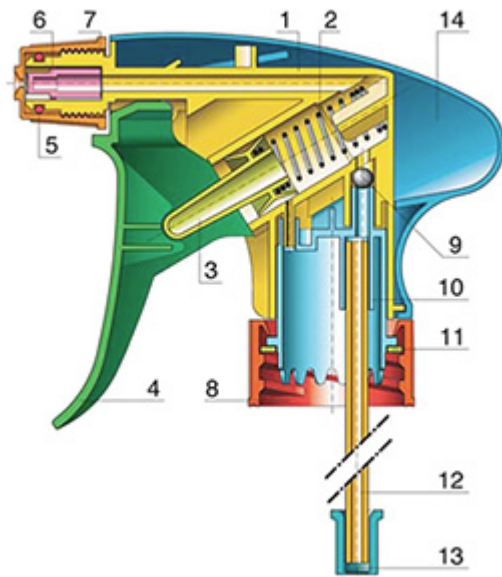

The Vella trigger-sprayer is a versatile, robust, all-purpose sprayer with a 1.3 ml output. The Vella sprayer is designed with user comfort in mind, with a rounded, ergonomic body style and a wide trigger shape. The trigger has a textured surface to help grip with wet or gloved hands. With its solid construction, the Vella is suitable for a wide range of uses including consumer and professional products, janitorial spraying and home and garden use. It is a « shipper » sprayer, suitable for fitting onto full bottles of product. The nozzle is fully adjustable from a fine mist to a direct jet. A diptube filter is fitted as standard. A foamer nozzle is also available.

General Information

- Ordering numbers : VELLA BH265BEBE
- Spraying capacity : 1.3 ml
- Weight : 35.00 gr
- Color :
- Tube length : 265 mm

Neck : 28/410

Photo

Standard packaging :

- 400 pcs per box
- Dimensions : 57 x 39 x 55 cm
- Gross weight : 15.25 Kg

Exploded View

Pos	description	Material
1	Body	PP
2	Spring	st. steel 304
3	Valve	PP
4	Trigger	PP
4	Trigger	PP
5	O-ring	NBR
6	Valve	POM
7	Nozzle	PP
8	Ring	PP
9	Ball	st. steel 304
10	Connection	PP
11	Seal	PP/EPE
12	Tube	PE
13	Filter	PP
14	Body	PP