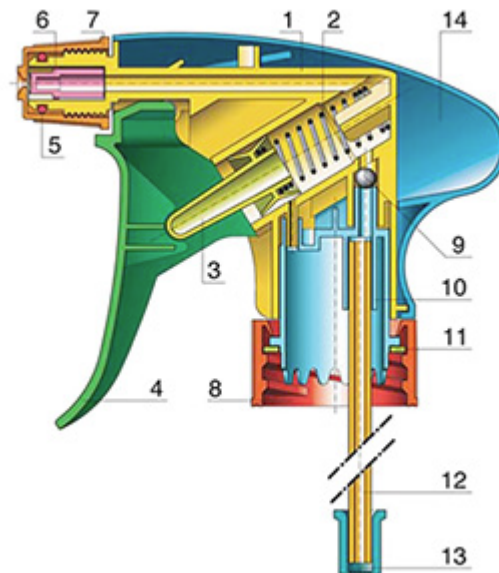

### General Information

- Ordering numbers : VELLA BH265BLBL
- Spraying capacity : 1.3 ml
- Weight : 35.00 gr
- Color :
- Tube length : 265 mm

### Neck : 28/410

### Photo

### Exploded View

Pos	description	Material
1	Body	PP
2	Spring	st. steel 304
3	Valve	PP
4	Trigger	PP
4	Trigger	PP
5	O-ring	NBR
6	Valve	POM
7	Nozzle	PP
8	Ring	PP
9	Ball	st. steel 304
10	Connection	PP
11	Seal	PP/EPE
12	Tube	PE
13	Filter	PP
14	Body	PP