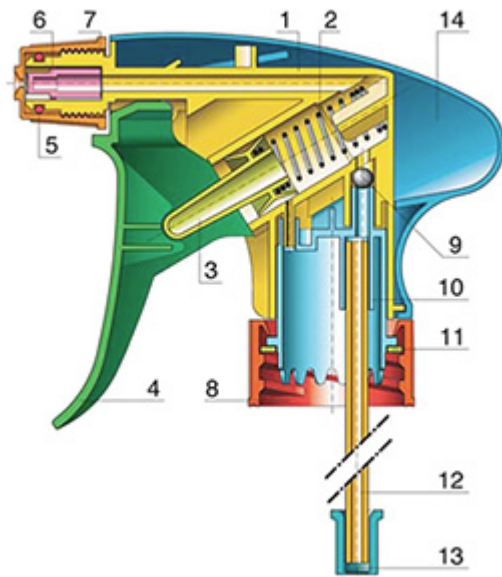

The Vella trigger-sprayer is a versatile, robust, all-purpose sprayer with a 1.3 ml output. The Vella sprayer is designed with user comfort in mind, with a rounded, ergonomic body style and a wide trigger shape. The trigger has a textured surface to help grip with wet or gloved hands. With its solid construction, the Vella is suitable for a wide range of uses including consumer and professional products, janitorial spraying and home and garden use. It is a « shipper » sprayer, suitable for fitting onto full bottles of product. The nozzle is fully adjustable from a fine mist to a direct jet. A diptube filter is fitted as standard. A foamer nozzle is also available.

**General Information**

- Ordering numbers : VELLA BH265BLBL
- Spraying capacity : 1.3 ml
- Weight : 35.00 gr
- Color :
- Tube length : 265 mm

**Neck : 28/410**

**Photo**

**Standard packaging :**

- 400 pcs per box
- Dimensions : 57 x 39 x 55 cm
- Gross weight : 15.25 Kg

**Exploded View**

Pos	description	Material
1	Body	PP
2	Spring	st. steel 304
3	Valve	PP
4	Trigger	PP
4	Trigger	PP
5	O-ring	NBR
6	Valve	POM
7	Nozzle	PP
8	Ring	PP
9	Ball	st. steel 304
10	Connection	PP
11	Seal	PP/EPE
12	Tube	PE
13	Filter	PP
14	Body	PP