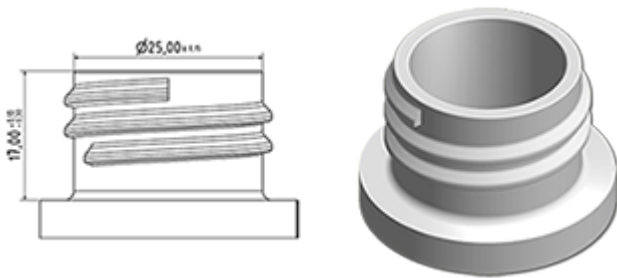

The Vella trigger-sprayer is a versatile, robust, all-purpose sprayer with a 1.3 ml output. The Vella sprayer is designed with user comfort in mind, with a rounded, ergonomic body style and a wide trigger shape. The trigger has a textured surface to help grip with wet or gloved hands. With its solid construction, the Vella is suitable for a wide range of uses including consumer and professional products, janitorial spraying and home and garden use. It is a « shipper » sprayer, suitable for fitting onto full bottles of product. The nozzle is fully adjustable from a fine mist to a direct jet. A diptube filter is fitted as standard. A foamer nozzle is also available.

General Information

- Ordering numbers : VELLA BH265JAUN
- Spraying capacity : 1.3 ml
- Weight : 35.00 gr
- Color :
- Tube length : 265 mm

Neck : 28/410

Standard packaging :

- 400 pcs per box
- Dimensions : 57 x 39 x 55 cm
- Gross weight : 15.25 Kg