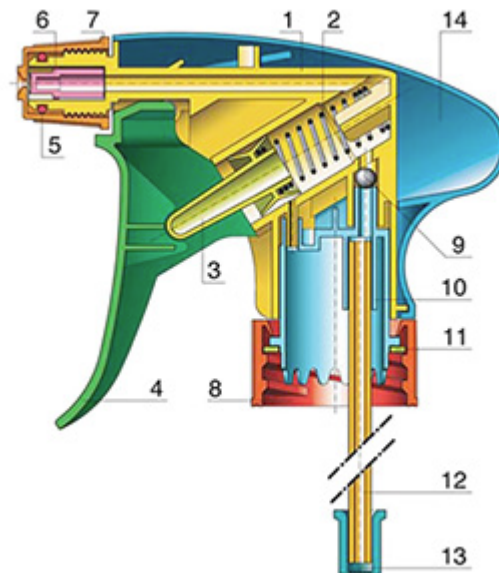

The Vella trigger-sprayer is a versatile, robust, all-purpose sprayer with a 1.3 ml output. The Vella sprayer is designed with user comfort in mind, with a rounded, ergonomic body style and a wide trigger shape. The trigger has a textured surface to help grip with wet or gloved hands. With its solid construction, the Vella is suitable for a wide range of uses including consumer and professional products, janitorial spraying and home and garden use. It is a « shipper » sprayer, suitable for fitting onto full bottles of product. The nozzle is fully adjustable from a fine mist to a direct jet. A diptube filter is fitted as standard. A foamer nozzle is also available.

General Information

- Ordering numbers : VELLA BH265JAUN
- Spraying capacity : 1.3 ml
- Weight : 35.00 gr
- Color :
- Tube length : 265 mm

Neck : 28/410

Standard packaging :

- 400 pcs per box
- Dimensions : 57 x 39 x 55 cm
- Gross weight : 15.25 Kg

Photo

Exploded View

| Pos | description | Material |
|-----|-------------|---------------|
| 1 | Body | PP |
| 2 | Spring | st. steel 304 |
| 3 | Valve | PP |
| 4 | Trigger | PP |
| 4 | Trigger | PP |
| 5 | O-ring | NBR |
| 6 | Valve | POM |
| 7 | Nozzle | PP |
| 8 | Ring | PP |
| 9 | Ball | st. steel 304 |
| 10 | Connection | PP |
| 11 | Seal | PP/EPE |
| 12 | Tube | PE |
| 13 | Filter | PP |
| 14 | Body | PP |