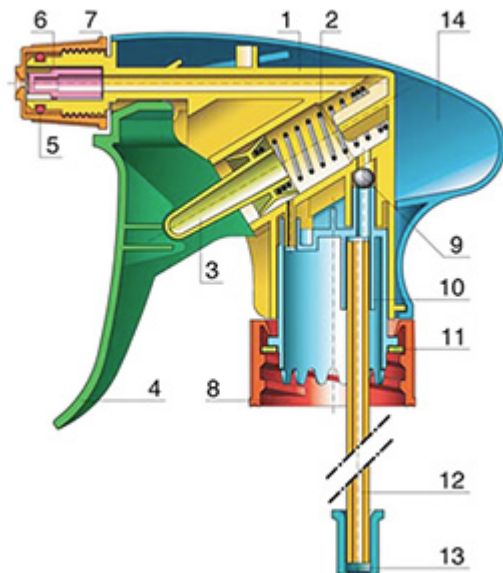

The Vella trigger-sprayer is a versatile, robust, all-purpose sprayer with a 1.3 ml output. The Vella sprayer is designed with user comfort in mind, with a rounded, ergonomic body style and a wide trigger shape. The trigger has a textured surface to help grip with wet or gloved hands. With its solid construction, the Vella is suitable for a wide range of uses including consumer and professional products, janitorial spraying and home and garden use. It is a « shipper » sprayer, suitable for fitting onto full bottles of product. The nozzle is fully adjustable from a fine mist to a direct jet. A diptube filter is fitted as standard. A foamer nozzle is also available.

General Information

- Ordering numbers : VELLA BH265RORO
- Spraying capacity : 1.3 ml
- Weight : 37.00 gr
- Color :
- Tube length : 265 mm

Neck : 28/410

Photo

Standard packaging :

- 400 pcs per box
- Dimensions : 57 x 39 x 55 cm
- Gross weight : 16.05 Kg

Exploded View

Pos	description	Material
1	Body	PP
2	Spring	st. steel 304
3	Valve	PP
4	Trigger	PP
4	Trigger	PP
5	O-ring	NBR
6	Valve	POM
7	Nozzle	PP
8	Ring	PP
9	Ball	st. steel 304
10	Connection	PP
11	Seal	PP/EPE
12	Tube	PE
13	Filter	PP
14	Body	PP