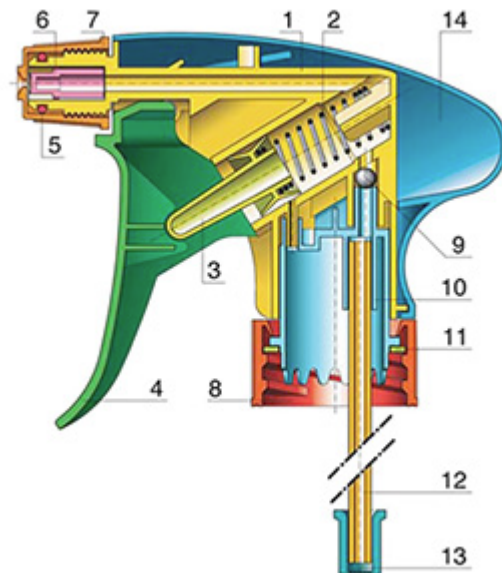

The Vella trigger-sprayer is a versatile, robust, all-purpose sprayer with a 1.3 ml output. The Vella sprayer is designed with user comfort in mind, with a rounded, ergonomic body style and a wide trigger shape. The trigger has a textured surface to help grip with wet or gloved hands. With its solid construction, the Vella is suitable for a wide range of uses including consumer and professional products, janitorial spraying and home and garden use. It is a « shipper » sprayer, suitable for fitting onto full bottles of product. The nozzle is fully adjustable from a fine mist to a direct jet. A diptube filter is fitted as standard. A foamer nozzle is also available.

General Information

- Ordering numbers : VELLA BH265RORO
- Spraying capacity : 1.3 ml
- Weight : 37.00 gr
- Color :
- Tube length : 265 mm

Neck : 28/410

Photo

Standard packaging :

- 400 pcs per box
- Dimensions : 57 x 39 x 55 cm
- Gross weight : 16.05 Kg

Exploded View

Pos	description	Material
1	Body	PP
2	Spring	st. steel 304
3	Valve	PP
4	Trigger	PP
4	Trigger	PP
5	O-ring	NBR
6	Valve	POM
7	Nozzle	PP
8	Ring	PP
9	Ball	st. steel 304
10	Connection	PP
11	Seal	PP/EPE
12	Tube	PE
13	Filter	PP
14	Body	PP