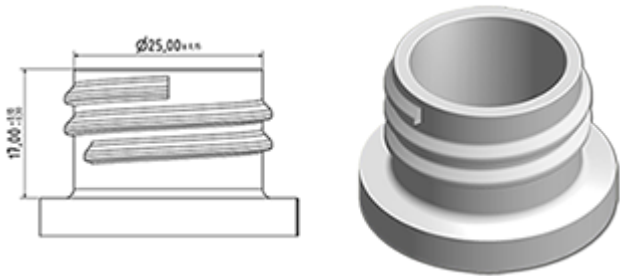

The Vella trigger-sprayer is a versatile, robust, all-purpose sprayer with a 1.3 ml output. The Vella sprayer is designed with user comfort in mind, with a rounded, ergonomic body style and a wide trigger shape. The trigger has a textured surface to help grip with wet or gloved hands. With its solid construction, the Vella is suitable for a wide range of uses including consumer and professional products, janitorial spraying and home and garden use. It is a « shipper » sprayer, suitable for fitting onto full bottles of product. The nozzle is fully adjustable from a fine mist to a direct jet. A diptube filter is fitted as standard. A foamer nozzle is also available.

General Information

- Ordering numbers : VELLA BH265RORO
- Spraying capacity : 1.3 ml
- Weight : 37.00 gr
- Color :
- Tube length : 265 mm

Neck : 28/410

Photo

Standard packaging :

- 400 pcs per box
- Dimensions : 57 x 39 x 55 cm
- Gross weight : 16.05 Kg

Exploded View

Pos	description	Material
1	Body	PP
2	Spring	st. steel 304
3	Valve	PP
4	Trigger	PP
4	Trigger	PP
5	O-ring	NBR
6	Valve	POM
7	Nozzle	PP
8	Ring	PP
9	Ball	st. steel 304
10	Connection	PP
11	Seal	PP/EPE
12	Tube	PE
13	Filter	PP
14	Body	PP