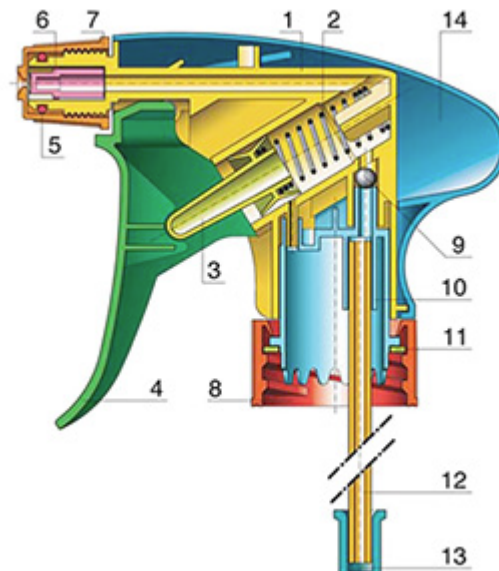

The Vella trigger-sprayer is a versatile, robust, all-purpose sprayer with a 1.3 ml output. The Vella sprayer is designed with user comfort in mind, with a rounded, ergonomic body style and a wide trigger shape. The trigger has a textured surface to help grip with wet or gloved hands. With its solid construction, the Vella is suitable for a wide range of uses including consumer and professional products, janitorial spraying and home and garden use. It is a « shipper » sprayer, suitable for fitting onto full bottles of product. The nozzle is fully adjustable from a fine mist to a direct jet. A diptube filter is fitted as standard. A foamer nozzle is also available.

General Information

- Ordering numbers : VELLA BH265VEVE
- Spraying capacity : 1.3 ml
- Weight : 35.00 gr
- Color :
- Tube length : 265 mm

Neck : 28/410

Standard packaging :

- 400 pcs per box
- Dimensions : 57 x 39 x 55 cm
- Gross weight : 15.25 Kg

Photo

Exploded View

Pos	description	Material
1	Body	PP
2	Spring	st. steel 304
3	Valve	PP
4	Trigger	PP
4	Trigger	PP
5	O-ring	NBR
6	Valve	POM
7	Nozzle	PP
8	Ring	PP
9	Ball	st. steel 304
10	Connection	PP
11	Seal	PP/EPE
12	Tube	PE
13	Filter	PP
14	Body	PP