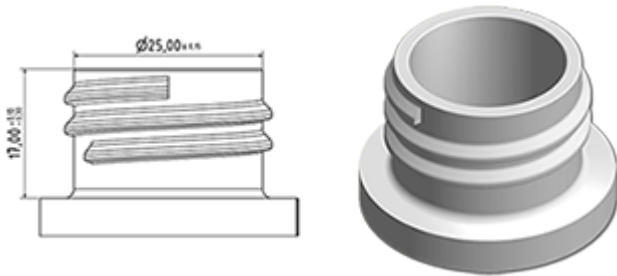

The Vella trigger-sprayer is a versatile, robust, all-purpose sprayer with a 1.3 ml output. The Vella sprayer is designed with user comfort in mind, with a rounded, ergonomic body style and a wide trigger shape. The trigger has a textured surface to help grip with wet or gloved hands. With its solid construction, the Vella is suitable for a wide range of uses including consumer and professional products, janitorial spraying and home and garden use. It is a « shipper » sprayer, suitable for fitting onto full bottles of product. The nozzle is fully adjustable from a fine mist to a direct jet. A diptube filter is fitted as standard. A foamer nozzle is also available.

General Information

- Ordering numbers : VELLA BH265VEVE
- Spraying capacity : 1.3 ml
- Weight : 35.00 gr
- Color :
- Tube length : 265 mm

Neck : 28/410

Standard packaging :

- 400 pcs per box
- Dimensions : 57 x 39 x 55 cm
- Gross weight : 15.25 Kg