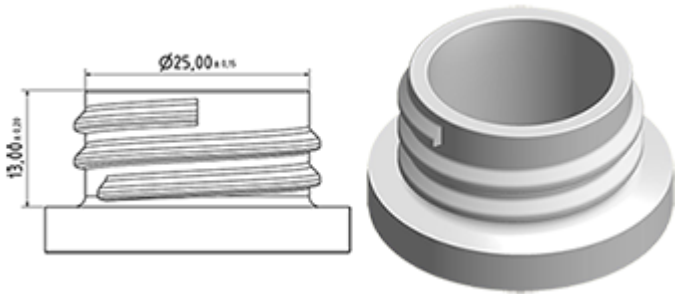

The Vella trigger-sprayer is a versatile, robust, all-purpose sprayer with a 1.3 ml output. The Vella sprayer is designed with user comfort in mind, with a rounded, ergonomic body style and a wide trigger shape. The trigger has a textured surface to help grip with wet or gloved hands. With its solid construction, the Vella is suitable for a wide range of uses including consumer and professional products, janitorial spraying and home and garden use. It is a « shipper » sprayer, suitable for fitting onto full bottles of product. The nozzle is fully adjustable from a fine mist to a direct jet. A diptube filter is fitted as standard. A foamer nozzle is also available.

General Information

- Ordering numbers : VELLA BS255BBEU
- Spraying capacity : 1.3 ml
- Weight : 35.00 gr
- Color :
- Tube length : 255 mm

Neck : 28/400

Standard packaging :

- 400 pcs per box
- Dimensions : 57 x 39 x 55 cm
- Gross weight : 15.25 Kg

Photo

Exploded View

Pos	description	Material
1	Body	PP
2	Spring	st. steel 304
3	Valve	PP
4	Trigger	PP
5	O-ring	NBR
6	Valve	POM
7	Nozzle	PP
8	Ring	PP
9	Ball	st. steel 304
10	Connection	PP
11	Seal	PP/EPE
12	Tube	PE
13	Filter	PP
14	Body	PP