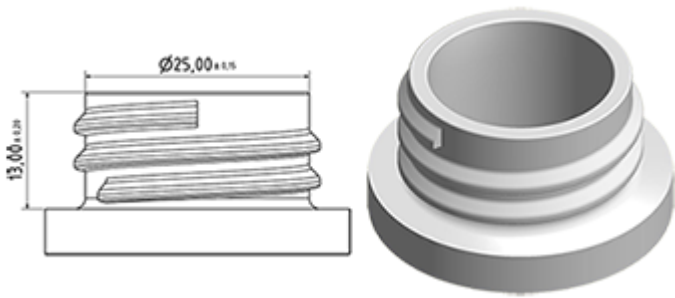

The Vella trigger-sprayer is a versatile, robust, all-purpose sprayer with a 1.3 ml output. The Vella sprayer is designed with user comfort in mind, with a rounded, ergonomic body style and a wide trigger shape. The trigger has a textured surface to help grip with wet or gloved hands. With its solid construction, the Vella is suitable for a wide range of uses including consumer and professional products, janitorial spraying and home and garden use. It is a « shipper » sprayer, suitable for fitting onto full bottles of product. The nozzle is fully adjustable from a fine mist to a direct jet. A diptube filter is fitted as standard. A foamer nozzle is also available.

General Information

- Ordering numbers : VELLA BS255BBLA
- Spraying capacity : 1.3 ml
- Weight : 35.00 gr
- Color :
- Tube length : 255 mm

Neck : 28/400

Standard packaging :

- 400 pcs per box
- Dimensions : 57 x 39 x 55 cm
- Gross weight : 15.25 Kg