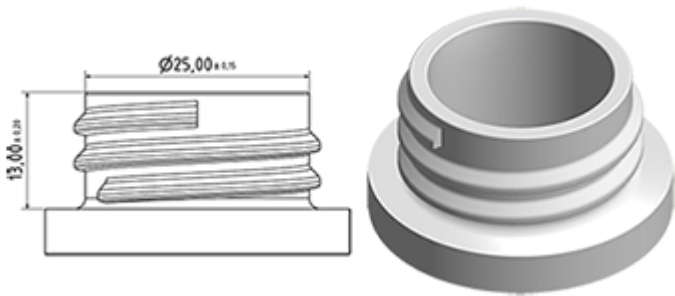

The Vella trigger-sprayer is a versatile, robust, all-purpose sprayer with a 1.3 ml output. The Vella sprayer is designed with user comfort in mind, with a rounded, ergonomic body style and a wide trigger shape. The trigger has a textured surface to help grip with wet or gloved hands. With its solid construction, the Vella is suitable for a wide range of uses including consumer and professional products, janitorial spraying and home and garden use. It is a « shipper » sprayer, suitable for fitting onto full bottles of product. The nozzle is fully adjustable from a fine mist to a direct jet. A diptube filter is fitted as standard. A foamer nozzle is also available.

General Information

- Ordering numbers : VELLA BS255BBLA
- Spraying capacity : 1.3 ml
- Weight : 35.00 gr
- Color :
- Tube length : 255 mm

Neck : 28/400

Standard packaging :

- 400 pcs per box
- Dimensions : 57 x 39 x 55 cm
- Gross weight : 15.25 Kg

Photo

Exploded View

Pos	description	Material
1	Body	PP
2	Spring	st. steel 304
3	Valve	PP
4	Trigger	PP
5	O-ring	NBR
6	Valve	POM
7	Nozzle	PP
8	Ring	PP
9	Ball	st. steel 304
10	Connection	PP
11	Seal	PP/EPE
12	Tube	PE
13	Filter	PP
14	Body	PP