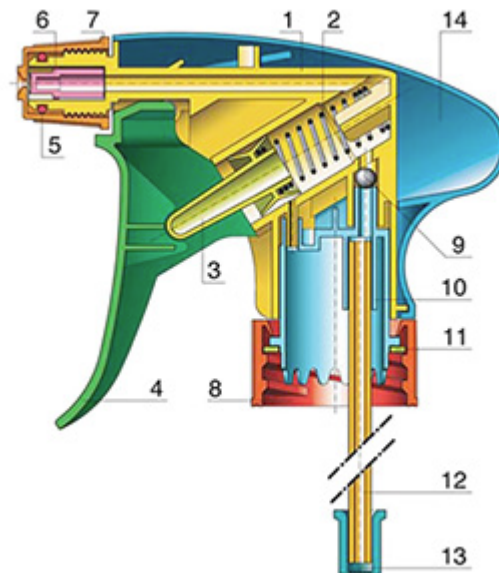

The Vella trigger-sprayer is a versatile, robust, all-purpose sprayer with a 1.3 ml output. The Vella sprayer is designed with user comfort in mind, with a rounded, ergonomic body style and a wide trigger shape. The trigger has a textured surface to help grip with wet or gloved hands. With its solid construction, the Vella is suitable for a wide range of uses including consumer and professional products, janitorial spraying and home and garden use. It is a « shipper » sprayer, suitable for fitting onto full bottles of product. The nozzle is fully adjustable from a fine mist to a direct jet. A diptube filter is fitted as standard. A foamer nozzle is also available.

General Information

- Ordering numbers : VELLA BS255BROU
- Spraying capacity : 1.3 ml
- Weight : 35.00 gr
- Color :
- Tube length : 255 mm

Neck : 28/400

Standard packaging :

- 400 pcs per box
- Dimensions : 57 x 39 x 55 cm
- Gross weight : 15.25 Kg

Photo

Exploded View

Pos	description	Material
1	Body	PP
2	Spring	st. steel 304
3	Valve	PP
4	Trigger	PP
5	O-ring	NBR
6	Valve	POM
7	Nozzle	PP
8	Ring	PP
9	Ball	st. steel 304
10	Connection	PP
11	Seal	PP/EPE
12	Tube	PE
13	Filter	PP
14	Body	PP