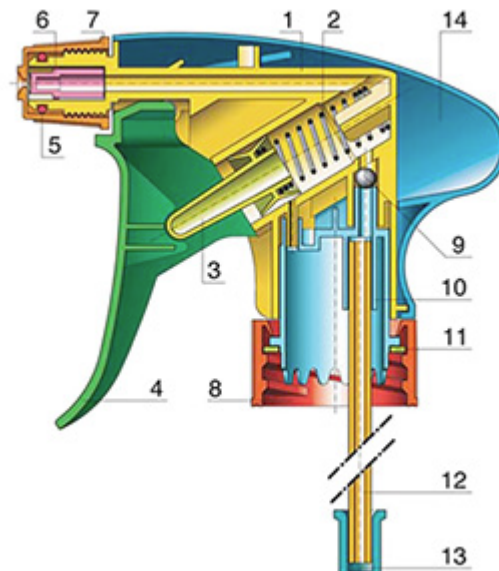

The Vella trigger-sprayer is a versatile, robust, all-purpose sprayer with a 1.3 ml output. The Vella sprayer is designed with user comfort in mind, with a rounded, ergonomic body style and a wide trigger shape. The trigger has a textured surface to help grip with wet or gloved hands. With its solid construction, the Vella is suitable for a wide range of uses including consumer and professional products, janitorial spraying and home and garden use. It is a « shipper » sprayer, suitable for fitting onto full bottles of product. The nozzle is fully adjustable from a fine mist to a direct jet. A diptube filter is fitted as standard. A foamer nozzle is also available.

General Information

- Ordering numbers : VELLA BS255BVER
- Spraying capacity : 1.3 ml
- Weight : 35.00 gr
- Color :
- Tube length : 255 mm

Neck : 28/400

Standard packaging :

- 400 pcs per box
- Dimensions : 57 x 39 x 55 cm
- Gross weight : 15.25 Kg

Photo

Exploded View

Pos	description	Material
1	Body	PP
2	Spring	st. steel 304
3	Valve	PP
4	Trigger	PP
5	O-ring	NBR
6	Valve	POM
7	Nozzle	PP
8	Ring	PP
9	Ball	st. steel 304
10	Connection	PP
11	Seal	PP/EPE
12	Tube	PE
13	Filter	PP
14	Body	PP